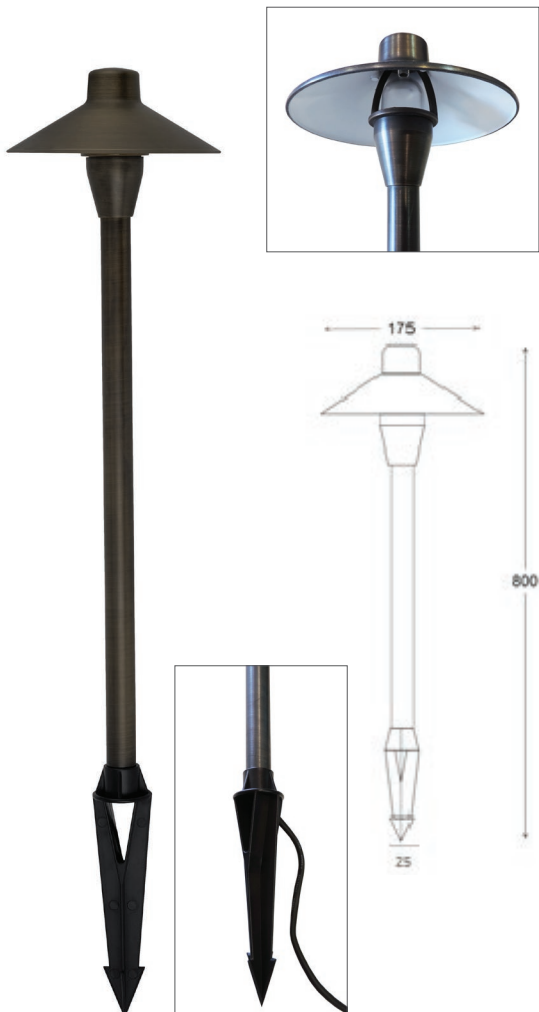

# COOLIE: EXTERIOR SPIKE LIGHT

Exterior Lighting

### Product Features:

- Input voltage range: 12-25V
- Material: solid brass
- Colour: rustic antique brass
- Lamp holder: G4 (Max.20W halogen globes)
- Globe not included

| Part No.     | COOLIE01   |
|--------------|--|
| Description  | SPIKE G4 12V FIXED Antique Brass L800mm x OD 175mm |
| Material     | Solid brass  |
| Lamp holder  | 1xG4 (Max.20W Halogen globe)                       |
| Diameter     | Ø175   |
| Total Length | 800mm  |
| Spike Length | 220mm  |
| Flex         | 920mm  |
| Weight       | 1.35kg   |
| Box          | 57x22x8cm  |
| Carton QTY   | 1/10   |

### Tested & Recommended Globes:

- CLAESH12V14W
- CLAL1.58 B / G / R / Y
- CLAG4L3WW / CW
- CLAG4L15WW / CW