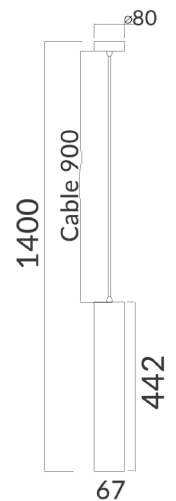

COLUMNA

GU10 INTERIOR TUBE PENDANT LIGHT

Product Features:

- Input voltage: 120-240V AC 50/60Hz
- Canopy: grey
- Suspension: grey textile
- Shade: cement
- Max.6W LED globe
- GU10 lampholder
- Globe not included
- Recommended CLA LED globe: GU1001
- For indoor use only

PART NO.	DESCRIPTION	DIAM (mm)	LENGTH (mm)	CANOPY (mm)	CABLE (mm)	WEIGHT (KG)	BOX (CM)	CARTON QTY
COLUMNA	PENDANT GU10 35W Grey CEMENT Tube	ø67	442	ø80	900	2.20	13x13x56	10

UPDATED ON 20.02.2018