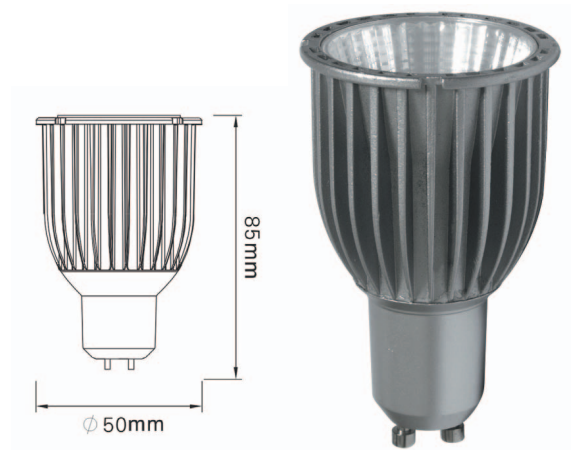

Compact Lamps Australia

2/16 Ada Avenue Brookvale NSW 2100
 Ph: (02) 9938 7100 Fax: (02) 9938 7115
 sales@clalighting.com.au
 www.clalighting.com.au

NEW STOCK 240V 8W COB GU10 LED LAMPS

PRODUCT FEATURE

- Input voltage: 240V 50/60Hz
- **Wattage: 8W**
- 1 pc Genesis LED chip
- Working temperature: -20~+50°C
- UV/IR free
- Mercury free
- Low carbon footprint
- Available in dimmable models and non-dimmable models
- Average life time: 30,000 hours
- Carton QTY: 1/100
- **3 year replacement warranty**

CLAL964 & CLAL963

CODE	DESCRIPTION	KELVIN	LUMENS	BEAM	CRI	WATT	LENGTH	DIAM.
CLAL964	LED GU10 1X8W COB WW	3000K	400	50°	70	8=50	85mm	50mm
CLAL963	LED GU10 1X8W COB NW	5000K	420	50°	70	8=50	85mm	50mm
CLAL964D	LED GU10 1X8W COB WW DIMMABLE	3000K	400	50°	70	8=50	85mm	50mm
CLAL963D	LED GU10 1X8W COB NW DIMMABLE	5000K	420	50°	70	8=50	85mm	50mm