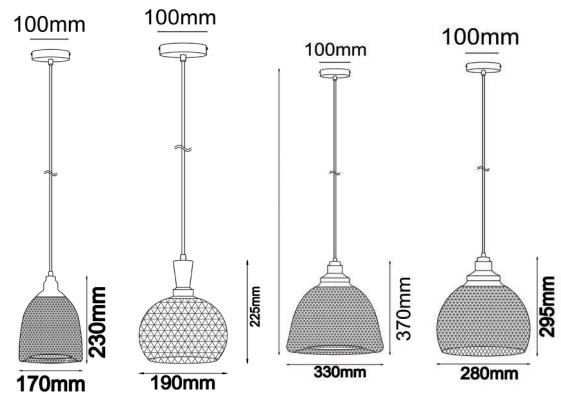

CHEVEUX SERIES E27 PENDANT LIGHTS

PRODUCT FEATURES

- Material: iron
- Max.wattage: 72W
- E27 lamp base
- 25W carbon filament globe included
- For indoor use

WARRANTY

- 1 year replacement warranty (fitting only)

| CODE | DESCRIPTION | DIAM (mm) | FITTING L(mm) | CABLE L(mm) | CANOPY OD(mm) | CARTON QTY |
|----------|-----------------------------------|-----------|---------------|-------------|---------------|------------|
| CHEVEUX1 | 1XE27 MESH BIRD CAGE PENDANT | Ø170 | 230 | 3000 | Ø100 | 1/1 |
| CHEVEUX2 | 1XE27 SML MESH WINE GLASS PENDANT | Ø190 | 225 | 3000 | Ø100 | 1/1 |
| CHEVEUX3 | 1XE27 MESH BELL PENDANT | Ø330 | 370 | 3000 | Ø100 | 1/1 |
| CHEVEUX4 | 1XE27 LGE MESH WINE GLASS PENDANT | Ø280 | 295 | 3000 | Ø100 | 1/1 |