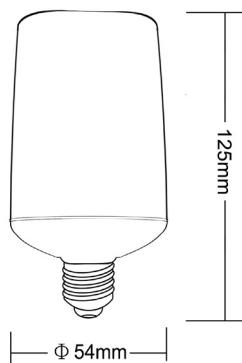

MODES

FULLY LIT

FLAME

BEACON

CHAMA001

Decorative E27 LED flame effect globe

- Input Voltage: 240V
- Wattage: 5W
- 99 pcs of Heng Da LED Chip
- Ambient Temp: -20°C ~ +50°C
- 3 Modes cycle with no memory retention (by turning off and on)
- Great for bars, restaurants and homes
- Perfect to be used with the CLA KEROSIN series

IP
20

2 YEARS
WARRANTY

NON
DIMMABLE

CLA KEROSIN SERIES

Application example

SPECIFICATIONS

CODE	DESCRIPTION	COLOUR TEMP	LUMENS	WATTAGE	BEAM ANGLE	LENGTH mm	DIAM mm	CARTON QTY
CHAMA001	DECORATIVE LED FLAME FEATURE GLOBE ES	1300K	150	5	230°	125	54	1/20