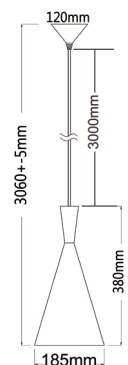

## CAVIAR SERIES

- Material: aluminium
- Max.wattage: 40W
- E27 lamp base
- Gold internals
- Globe not included
- For indoor use
- 1 year replacement warranty

▲ CAVIAR1

▲ CAVIAR2

▲ CAVIAR3

CODE	DESCRIPTION	DIMENSIONS				
		DIAM (mm)	FITTING L (mm)	CABLE L (mm)	CANOPY OD (mm)	CARTON QTY
CAVIAR1	1XE27 BLK MEXICAN STYLE PENDANT	Ø350	170	2700	Ø120	1/1
CAVIAR2	1XE27 BLK ANGLED BELL PENDANT	Ø250	306	2700	Ø120	1/1
CAVIAR3	1XE27 BLK CONE SHAPED PENDANT	Ø185	380	2600	Ø120	1/1