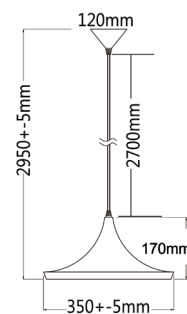

## CAVIAR SERIES

- Material: aluminium
- Max.wattage: 40W
- E27 lamp base
- Gold internals
- Globe not included
- For indoor use
- 1 year replacement warranty

▲ CAVIAR1

▲ CAVIAR2

▲ CAVIAR3

CODE	DESCRIPTION	DIMENSIONS				
		DIAM (mm)	FITTING L (mm)	CABLE L (mm)	CANOPY OD (mm)	CARTON QTY
CAVIAR1	1XE27 BLK MEXICAN STYLE PENDANT	Ø350	170	2700	Ø120	1/1
CAVIAR2	1XE27 BLK ANGLED BELL PENDANT	Ø250	306	2700	Ø120	1/1
CAVIAR3	1XE27 BLK CONE SHAPED PENDANT	Ø185	380	2600	Ø120	1/1