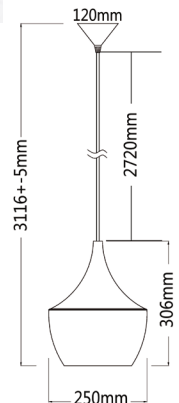

## CAVIAR SERIES

- Material: aluminium
- Max.wattage: 40W
- E27 lamp base
- Gold internals
- Globe not included
- For indoor use
- 1 year replacement warranty

▲ CAVIAR1

▲ CAVIAR2

▲ CAVIAR3

CODE	DESCRIPTION	DIMENSIONS				
		DIAM (mm)	FITTING L (mm)	CABLE L (mm)	CANOPY OD (mm)	CARTON QTY
CAVIAR1	1XE27 BLK MEXICAN STYLE PENDANT	Ø350	170	2700	Ø120	1/1
CAVIAR2	1XE27 BLK ANGLED BELL PENDANT	Ø250	306	2700	Ø120	1/1
CAVIAR3	1XE27 BLK CONE SHAPED PENDANT	Ø185	380	2600	Ø120	1/1