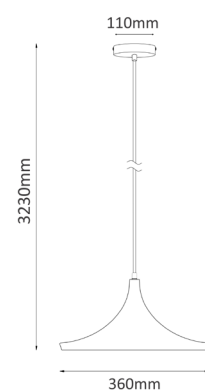

CAVIAR SERIES

- Material: powder coated aluminium
- Max 40W halogen globe
- E27 lamp holder
- Globe not included
- For indoor use only

1 YEAR
Replacement
Warranty

▲ CAVIAR4

▲ CAVIAR5

▲ CAVIAR6

PART NO.	DESCRIPTION	DIAM (mm)	FITTING L (mm)	CABLE L (mm)	CANOPY OD (mm)	WEIGHT (Kg)	BOX (cm)
CAVIAR4	1XE27 BLK MEXICAN STYLE HAT PENDANT	Ø360	170	3000	Ø110	1.5	41x41x24
CAVIAR5	1XE27 BLK ANGLED BELL PENDANT	Ø250	300	3000	Ø110	1.0	30x30x37
CAVIAR6	1XE27 BLK CONE SHAPED PENDANT	Ø190	400	3000	Ø110	1.0	46x24x24