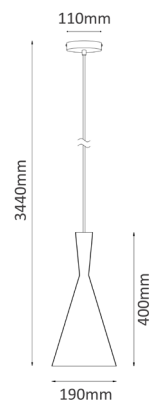

CAVIAR SERIES

- Material: powder coated aluminium
- Max 40W halogen globe
- E27 lamp holder
- Globe not included
- For indoor use only

1 YEAR
Replacement
Warranty

▲ CAVIAR4

▲ CAVIAR5

▲ CAVIAR6

PART NO.	DESCRIPTION	DIAM (mm)	FITTING L (mm)	CABLE L (mm)	CANOPY OD (mm)	WEIGHT (Kg)	BOX (cm)
CAVIAR4	1XE27 BLK MEXICAN STYLE HAT PENDANT	Ø360	170	3000	Ø110	1.5	41x41x24
CAVIAR5	1XE27 BLK ANGLED BELL PENDANT	Ø250	300	3000	Ø110	1.0	30x30x37
CAVIAR6	1XE27 BLK CONE SHAPED PENDANT	Ø190	400	3000	Ø110	1.0	46x24x24