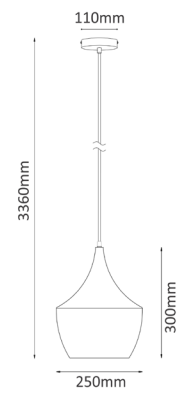

CAVIAR SERIES

- Material: powder coated aluminium
- Max 40W halogen globe
- E27 lamp holder
- Globe not included
- For indoor use only

1 YEAR
Replacement
Warranty

▲ CAVIAR4

▲ CAVIAR5

▲ CAVIAR6

PART NO.	DESCRIPTION	DIAM (mm)	FITTING L (mm)	CABLE L (mm)	CANOPY OD (mm)	WEIGHT (Kg)	BOX (cm)
CAVIAR4	1XE27 BLK MEXICAN STYLE HAT PENDANT	Ø360	170	3000	Ø110	1.5	41x41x24
CAVIAR5	1XE27 BLK ANGLED BELL PENDANT	Ø250	300	3000	Ø110	1.0	30x30x37
CAVIAR6	1XE27 BLK CONE SHAPED PENDANT	Ø190	400	3000	Ø110	1.0	46x24x24