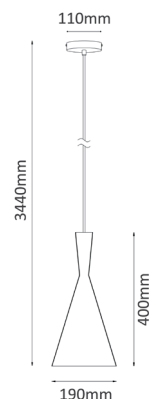

CAVIAR SERIES

- Material: aluminium
- Max.wattage: 40W
- E27 lamp base
- Gold internals
- Globe not included
- For indoor use

1 YEAR
Replacement
Warranty

▲ CAVIAR1

▲ CAVIAR5 NEW!!

▲ CAVIAR6 NEW!!

PART NO.	DESCRIPTION	DIAM (mm)	FITTING L (mm)	CABLE L (mm)	CANOPY OD (mm)	WEIGHT (Kg)	BOX (cm)
CAVIAR1	1XE27 BLK MEXICAN STYLE HAT PENDANT	Ø350	170	2700	Ø120	2.0	44x41x22
CAVIAR5	1XE27 BLK ANGLED BELL PENDANT	Ø250	300	3000	Ø110	1.0	30x30x37
CAVIAR6	1XE27 BLK CONE SHAPED PENDANT	Ø190	400	3000	Ø110	1.0	46x24x24