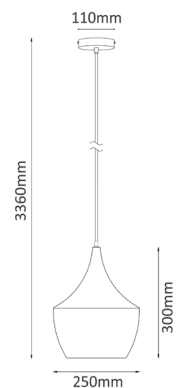

CAVIAR SERIES

- Material: aluminium
- Max.wattage: 40W
- E27 lamp base
- Gold internals
- Globe not included
- For indoor use

1 YEAR
Replacement
Warranty

▲ CAVIAR1

▲ CAVIAR5 NEW!!

▲ CAVIAR6 NEW!!

PART NO.	DESCRIPTION	DIAM (mm)	FITTING L (mm)	CABLE L (mm)	CANOPY OD (mm)	WEIGHT (Kg)	BOX (cm)
CAVIAR1	1XE27 BLK MEXICAN STYLE HAT PENDANT	Ø350	170	2700	Ø120	2.0	44x41x22
CAVIAR5	1XE27 BLK ANGLED BELL PENDANT	Ø250	300	3000	Ø110	1.0	30x30x37
CAVIAR6	1XE27 BLK CONE SHAPED PENDANT	Ø190	400	3000	Ø110	1.0	46x24x24