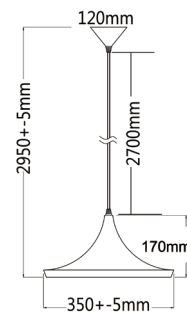

CAVIAR SERIES

- Material: aluminium
- Max.wattage: 40W
- E27 lamp base
- Gold internals
- Globe not included
- For indoor use

1 YEAR
Replacement
Warranty

▲ CAVIAR1

▲ CAVIAR5 NEW!!

▲ CAVIAR6 NEW!!

PART NO.	DESCRIPTION	DIAM (mm)	FITTING L (mm)	CABLE L (mm)	CANOPY OD (mm)	WEIGHT (Kg)	BOX (cm)
CAVIAR1	1XE27 BLK MEXICAN STYLE HAT PENDANT	Ø350	170	2700	Ø120	2.0	44x41x22
CAVIAR5	1XE27 BLK ANGLED BELL PENDANT	Ø250	300	3000	Ø110	1.0	30x30x37
CAVIAR6	1XE27 BLK CONE SHAPED PENDANT	Ø190	400	3000	Ø110	1.0	46x24x24