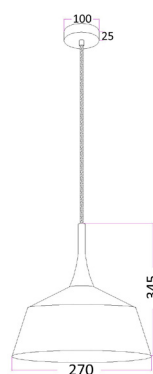

Application

NORDIC1

NORDIC2

NORDIC3

NORDIC4

NORDIC5

NORDIC6

Technical Data & Dimensions

CODE	FITTING COLOUR	PRICE LIST PAGE NO.
NORDIC1	WHITE	PAGE 58
NORDIC2	BLACK	PAGE 58
NORDIC3	WHITE	PAGE 58
NORDIC4	BLACK	PAGE 58
NORDIC5	WHITE	PAGE 58
NORDIC6	BLACK	PAGE 58

NORDIC1 & 2

NORDIC3 & 4

NORDIC5 & 6

ZARA9

ZARA5

ZARA10

Technical Data & Dimensions

CODE	FITTING COLOUR	PRICE LIST PAGE NO.
ZARA1	E27 OAK WOOD BELL SHAPE	PAGE 58
ZARA2	E27 BURL WOOD BELL SHAPE	PAGE 58
ZARA3	E27 BRUSHED NICKEL BELL SHAPE	PAGE 58
ZARA4	E27 BLACK BELL SHAPE	PAGE 58
ZARA5	E27 WHITE BELL SHAPE	PAGE 58
ZARA6	E27 OAK WOOD DOME SHAPE	PAGE 58
ZARA7	E27 BURL WOOD DOME SHAPE	PAGE 58
ZARA8	E27 BRUSHED NICKEL DOME SHAPE	PAGE 58
ZARA9	E27 BLACK DOME SHAPE	PAGE 58
ZARA10	E27 WHITE DOME SHAPE	PAGE 58