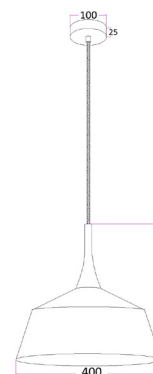

Application

NORDIC1

NORDIC2

NORDIC3

NORDIC4

NORDIC5

NORDIC6

Technical Data & Dimensions

CODE	FITTING COLOUR	PRICE LIST PAGE NO.
NORDIC1	WHITE	PAGE 58
NORDIC2	BLACK	PAGE 58
NORDIC3	WHITE	PAGE 58
NORDIC4	BLACK	PAGE 58
NORDIC5	WHITE	PAGE 58
NORDIC6	BLACK	PAGE 58

NORDIC1 & 2

NORDIC3 & 4

NORDIC5 & 6

ZARA9

ZARA5

ZARA10

Technical Data & Dimensions

CODE	FITTING COLOUR	PRICE LIST PAGE NO.
ZARA1	E27 OAK WOOD BELL SHAPE	PAGE 58
ZARA2	E27 BURL WOOD BELL SHAPE	PAGE 58
ZARA3	E27 BRUSHED NICKEL BELL SHAPE	PAGE 58
ZARA4	E27 BLACK BELL SHAPE	PAGE 58
ZARA5	E27 WHITE BELL SHAPE	PAGE 58
ZARA6	E27 OAK WOOD DOME SHAPE	PAGE 58
ZARA7	E27 BURL WOOD DOME SHAPE	PAGE 58
ZARA8	E27 BRUSHED NICKEL DOME SHAPE	PAGE 58
ZARA9	E27 BLACK DOME SHAPE	PAGE 58
ZARA10	E27 WHITE DOME SHAPE	PAGE 58