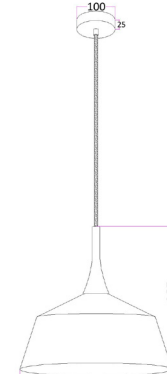

Application

NORDIC1

NORDIC2

NORDIC3

NORDIC4

NORDIC5

NORDIC6

Technical Data & Dimensions

CODE	FITTING COLOUR	PRICE LIST PAGE NO.
NORDIC1	WHITE	PAGE 58
NORDIC2	BLACK	PAGE 58
NORDIC3	WHITE	PAGE 58
NORDIC4	BLACK	PAGE 58
NORDIC5	WHITE	PAGE 58
NORDIC6	BLACK	PAGE 58

NORDIC1 & 2

NORDIC3 & 4

NORDIC5 & 6

ZARA9

ZARA5

ZARA10

Technical Data & Dimensions

CODE	FITTING COLOUR	PRICE LIST PAGE NO.
ZARA1	E27 OAK WOOD BELL SHAPE	PAGE 58
ZARA2	E27 BURL WOOD BELL SHAPE	PAGE 58
ZARA3	E27 BRUSHED NICKEL BELL SHAPE	PAGE 58
ZARA4	E27 BLACK BELL SHAPE	PAGE 58
ZARA5	E27 WHITE BELL SHAPE	PAGE 58
ZARA6	E27 OAK WOOD DOME SHAPE	PAGE 58
ZARA7	E27 BURL WOOD DOME SHAPE	PAGE 58
ZARA8	E27 BRUSHED NICKEL DOME SHAPE	PAGE 58
ZARA9	E27 BLACK DOME SHAPE	PAGE 58
ZARA10	E27 WHITE DOME SHAPE	PAGE 58