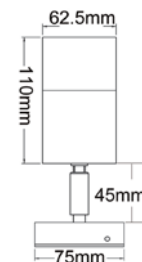

Garden spike available: CLA1431S & CLA1431L (12V)

CODE	DESCRIPTION	LAMP INCL.	
		WATT (W)	CARTON QTY
CLA1031L	BLACK ALUMINIUM 1X20W MR16 UP/DOWN FIXED WALL PILLAR LIGHT	2X20	1/10
CLA1131L	BLACK ALUMINIUM 1X20W MR16 SINGLE FIXED WALL PILLAR LIGHT	1X20	1/10
CLA1231L	BLACK ALUMINIUM 1X20W MR16 SINGLE ADJUSTABLE WALL PILLAR LIGHT	1X20	1/10
CLA1331L	BLACK ALUMINIUM 2X20W MR16 DOUBLE ADJUSTABLE WALL PILLAR LIGHT	2X20	1/10

UPDATED ON 20.02.2017