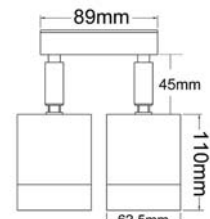

Garden spike available: CLA1431S & CLA1431L (12V)

CODE	DESCRIPTION	LAMP INCL.	
		WATT (W)	CARTON QTY
CLA1031L	BLACK ALUMINIUM 1X20W MR16 UP/DOWN FIXED WALL PILLAR LIGHT	2X20	1/10
CLA1131L	BLACK ALUMINIUM 1X20W MR16 SINGLE FIXED WALL PILLAR LIGHT	1X20	1/10
CLA1231L	BLACK ALUMINIUM 1X20W MR16 SINGLE ADJUSTABLE WALL PILLAR LIGHT	1X20	1/10
CLA1331L	BLACK ALUMINIUM 2X20W MR16 DOUBLE ADJUSTABLE WALL PILLAR LIGHT	2X20	1/10

UPDATED ON 20.02.2017