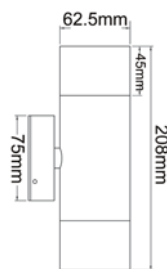

Garden spike available: CLA1431S & CLA1431L (12V)

CODE	DESCRIPTION	LAMP INCL.	
		WATT (W)	CARTON QTY
CLA1031L	BLACK ALUMINIUM 1X20W MR16 UP/DOWN FIXED WALL PILLAR LIGHT	2X20	1/10
CLA1131L	BLACK ALUMINIUM 1X20W MR16 SINGLE FIXED WALL PILLAR LIGHT	1X20	1/10
CLA1231L	BLACK ALUMINIUM 1X20W MR16 SINGLE ADJUSTABLE WALL PILLAR LIGHT	1X20	1/10
CLA1331L	BLACK ALUMINIUM 2X20W MR16 DOUBLE ADJUSTABLE WALL PILLAR LIGHT	2X20	1/10

UPDATED ON 20.02.2017