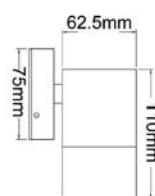

Garden spike available: CLA1431S & CLA1431L (12V)

CODE	DESCRIPTION	LAMP INCL.	
		WATT (W)	CARTON QTY
CLA1031L	BLACK ALUMINIUM 1X20W MR16 UP/DOWN FIXED WALL PILLAR LIGHT	2X20	1/10
CLA1131L	BLACK ALUMINIUM 1X20W MR16 SINGLE FIXED WALL PILLAR LIGHT	1X20	1/10
CLA1231L	BLACK ALUMINIUM 1X20W MR16 SINGLE ADJUSTABLE WALL PILLAR LIGHT	1X20	1/10
CLA1331L	BLACK ALUMINIUM 2X20W MR16 DOUBLE ADJUSTABLE WALL PILLAR LIGHT	2X20	1/10

UPDATED ON 20.02.2017