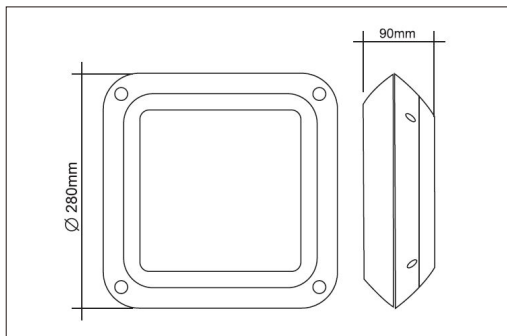

LED SQUARE BULKHEAD LIGHTS

- Input voltage: 240V 50/60Hz
- Wattage: 12W
- Epistar SMD2835 LED chips
- Poly carbonate material
- UV stabilized
- Stainless steel screws
- Double insulated
- CRI: >80
- Life time: 30,000hrs
- IP rating: IP66
- Beam angle: 120°
- Working temp: -20 to 45°C
- 3 year replacement warranty

Applications: balcony, car park, patio, etc. Can be used as wall light or ceiling light.

BULK5

BULK6

CODE	DESCRIPTION	KELVIN	LUMENS	WATT	WIDTH	DEPTH	CARTON QTY
BULK5	12W SQUARE BLK LED BULKHEAD LIGHT CW	4000K	800LM	12	280mm	90mm	1/8
BULK6	12W SQUARE WHT LED BULKHEAD LIGHT CW	4000K	800LM	12	280mm	90mm	1/8