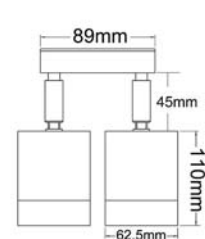

▲ CLA10132L

▲ CLA11132L

▲ CLA12132L

▲ CLA13132L

CODE	DESCRIPTION	LAMP INCL.	
		WATT (W)	CARTON QTY
CLA10132L	SILVER ANODISED ALUMINIUM 6061 2X35W GU10 UP/DOWN FIXED WALL PILLAR LIGHT	2X35	1/10
CLA11132L	SILVER ANODISED ALUMINIUM 6061 1X35W GU10 SINGLE FIXED WALL PILLAR LIGHT	1X35	1/10
CLA12132L	SILVER ANODISED ALUMINIUM 6061 1X35W GU10 SINGLE ADJUSTABLE WALL PILLAR LIGHT	1X35	1/10
CLA13132L	SILVER ANODISED ALUMINIUM 6061 2X35W GU10 DOUBLE ADJUSTABLE WALL PILLAR LIGHT	2X35	1/10