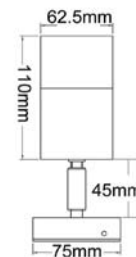

▲ CLA10132L

▲ CLA11132L

▲ CLA12132L

▲ CLA13132L

CODE	DESCRIPTION	LAMP INCL.	
		WATT (W)	CARTON QTY
CLA10132L	SILVER ANODISED ALUMINIUM 6061 2X35W GU10 UP/DOWN FIXED WALL PILLAR LIGHT	2X35	1/10
CLA11132L	SILVER ANODISED ALUMINIUM 6061 1X35W GU10 SINGLE FIXED WALL PILLAR LIGHT	1X35	1/10
CLA12132L	SILVER ANODISED ALUMINIUM 6061 1X35W GU10 SINGLE ADJUSTABLE WALL PILLAR LIGHT	1X35	1/10
CLA13132L	SILVER ANODISED ALUMINIUM 6061 2X35W GU10 DOUBLE ADJUSTABLE WALL PILLAR LIGHT	2X35	1/10