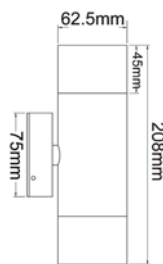

▲ CLA10132L

▲ CLA11132L

▲ CLA12132L

▲ CLA13132L

CODE	DESCRIPTION	LAMP INCL.	
		WATT (W)	CARTON QTY
CLA10132L	SILVER ANODISED ALUMINIUM 6061 2X35W GU10 UP/DOWN FIXED WALL PILLAR LIGHT	2X35	1/10
CLA11132L	SILVER ANODISED ALUMINIUM 6061 1X35W GU10 SINGLE FIXED WALL PILLAR LIGHT	1X35	1/10
CLA12132L	SILVER ANODISED ALUMINIUM 6061 1X35W GU10 SINGLE ADJUSTABLE WALL PILLAR LIGHT	1X35	1/10
CLA13132L	SILVER ANODISED ALUMINIUM 6061 2X35W GU10 DOUBLE ADJUSTABLE WALL PILLAR LIGHT	2X35	1/10