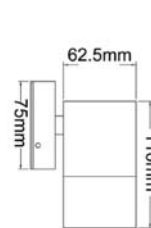

▲ CLA10132L

▲ CLA11132L

▲ CLA12132L

▲ CLA13132L

CODE	DESCRIPTION	LAMP INCL.	
		WATT (W)	CARTON QTY
CLA10132L	SILVER ANODISED ALUMINIUM 6061 2X35W GU10 UP/DOWN FIXED WALL PILLAR LIGHT	2X35	1/10
CLA11132L	SILVER ANODISED ALUMINIUM 6061 1X35W GU10 SINGLE FIXED WALL PILLAR LIGHT	1X35	1/10
CLA12132L	SILVER ANODISED ALUMINIUM 6061 1X35W GU10 SINGLE ADJUSTABLE WALL PILLAR LIGHT	1X35	1/10
CLA13132L	SILVER ANODISED ALUMINIUM 6061 2X35W GU10 DOUBLE ADJUSTABLE WALL PILLAR LIGHT	2X35	1/10