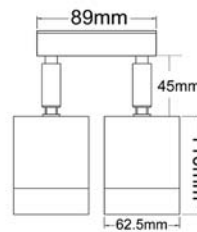

IP  
66

1 YEAR  
WARRANTY

BASE  
MR16

▲CLA11131L

▲CLA12131L

▲CLA13131L

CODE	DESCRIPTION	LAMP INCL.	
		WATT (W)	CARTON QTY
CLA11131L	SILVER ANODISED ALUMINIUM 6061 1X20W MR16 SINGLE FIXED WALL PILLAR LIGHT	1X20	1/10
CLA12131L	SILVER ANODISED ALUMINIUM 6061 1X20W MR16 SINGLE ADJUSTABLE WALL PILLAR LIGHT	1X20	1/10
CLA13131L	SILVER ANODISED ALUMINIUM 6061 2X20W MR16 DOUBLE ADJUSTABLE WALL PILLAR LIGHT	2X20	1/10