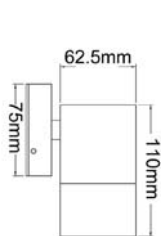

IP  
66

1 YEAR  
WARRANTY

BASE  
MR16

▲CLA11131L

▲CLA12131L

▲CLA13131L

CODE	DESCRIPTION	LAMP INCL.	
		WATT (W)	CARTON QTY
CLA11131L	SILVER ANODISED ALUMINIUM 6061 1X20W MR16 SINGLE FIXED WALL PILLAR LIGHT	1X20	1/10
CLA12131L	SILVER ANODISED ALUMINIUM 6061 1X20W MR16 SINGLE ADJUSTABLE WALL PILLAR LIGHT	1X20	1/10
CLA13131L	SILVER ANODISED ALUMINIUM 6061 2X20W MR16 DOUBLE ADJUSTABLE WALL PILLAR LIGHT	2X20	1/10