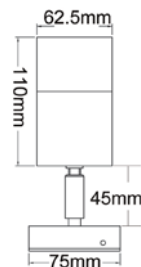

## WALL PILLAR LAMPS (MR16/ SILVER / LONG BODY)

- MR16 exterior wall pillar lamp
- Anodised aluminium 6061 silver body and back plate
- Max. wattage: 35W
- 20W MR16 halogen globe included
- Suitable for use with LED globes
- Remote control gear required

IP  
66

1 YEAR  
WARRANTY

BASE  
MR16

▲CLA11131L

▲CLA12131L

▲CLA13131L

CODE	DESCRIPTION	LAMP INCL.	
		WATT (W)	CARTON QTY
CLA11131L	SILVER ANODISED ALUMINIUM 6061 1X20W MR16 SINGLE FIXED WALL PILLAR LIGHT	1X20	1/10
CLA12131L	SILVER ANODISED ALUMINIUM 6061 1X20W MR16 SINGLE ADJUSTABLE WALL PILLAR LIGHT	1X20	1/10
CLA13131L	SILVER ANODISED ALUMINIUM 6061 2X20W MR16 DOUBLE ADJUSTABLE WALL PILLAR LIGHT	2X20	1/10