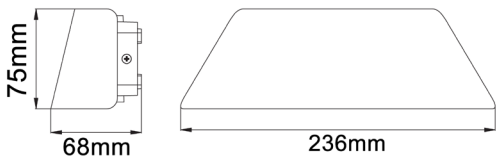

| CODE         | DESCRIPTION                                      | TECHNICAL DATA |             |          |            |
|--------------|--|----------------|-------------|----------|------------|
|              |  | KELVIN (K)     | LUMENS (LM) | WATT (W) | CARTON QTY |
| <b>ATEN1</b> | BLK CURVED LED EXTERIOR WALL LIGHT UP/DOWN 3000K | 3000           | 470         | 9        | 1/9        |
| <b>ATEN2</b> | WH CURVED LED EXTERIOR WALL LIGHT UP/DOWN 3000K  | 3000           | 470         | 9        | 1/9        |