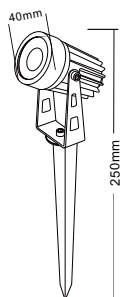

GARDEN SPIKE

Product Features

- IP65 Rating.
- Anti-corrosive
- Waterproof, dustproof.
- For outdoor, lawn, outer wall, parterre, garden, villas, hotels, etc.

Technical Specification

Model	CD3502-BK3K3C01	CD3502-BK4K3C01	CD3502-BK5K3C01
Colour Temp	3000K	4000K	5000K
Watts	3W		
Input Voltage	AC/DC 12V /24V		
Lumens Output	139.8lm		
CRI	Ra>80		
Size	Ø40x250 mm		
IP Grade	IP65		
Beam Angle	30°		
Lifespan	>30,000 hours		
Material	Aluminum+PMMA+Glass		
Housing Colour	Black		