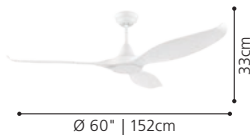

5 Speed remote with timer,
Airflow: 12,400 m³/Hr, 206.67m³/Min.

203373 NOOSA

60" | 152cm DC ABS

Material Housing: ABS, matt white
Material Blades: ABS, matt white

5 Speed remote with timer,
Airflow: 12,400 m³/Hr, 206.67m³/Min.