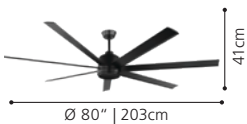

202966 TOURBILLION 80

80" | 203cm DC industrial ceiling fan

Material Housing: Steel, matt black
Material Blades: Aluminium, matt black

5 Speed remote with timer,
Airflow: 17,500m³/Hr, 291.67m³/Min.
2 Downrods Included: 8"/20cm & 24"/60cm