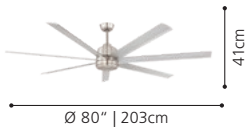

202965 TOURBILLION 80

80" | 203cm DC industrial ceiling fan

Material Housing: Steel, brushed nickel
Material Blades: Aluminium, brushed

5 Speed remote with timer,
Airflow: 17,500m³/Hr, 291.67m³/Min.
2 Downrods Included: 8"/20cm & 24"/60cm