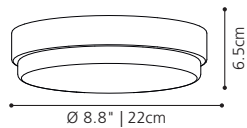

202967 TOURBILLION LIGHT KIT

LED light kit

Material Housing: Steel, brushed nickel

With LED, 18W, 1200 Lumen, 4000K