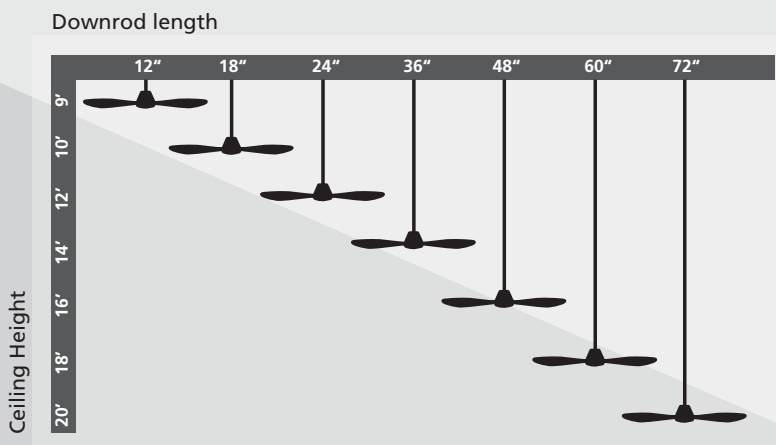

Ceiling Height

If your ceilings are above 2.7m or 9', you will require an extension downrod to ensure your ceiling fan is mounted at an optimal height. All EGLO ceiling fans have extension rods to suit any application, and they can also be cut to length, ensuring the optimal mounting position.