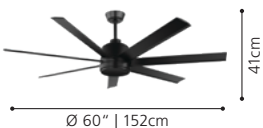

202964 TOURBILLION 60

60" | 152cm DC industrial ceiling fan

Material Housing: Steel, matt black
Material Blades: Aluminium, matt black

5 Speed remote with timer,
Airflow: 10,700m³/Hr, 178.33m³/Min.
2 Downrods Included: 8"/20cm & 24"/60cm