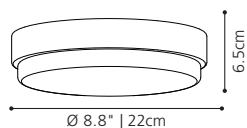

203374 TOURBILLION LIGHT KIT

LED light kit

Material Housing: Steel, matt white

With LED, 18W, 1200 Lumen, 4000K