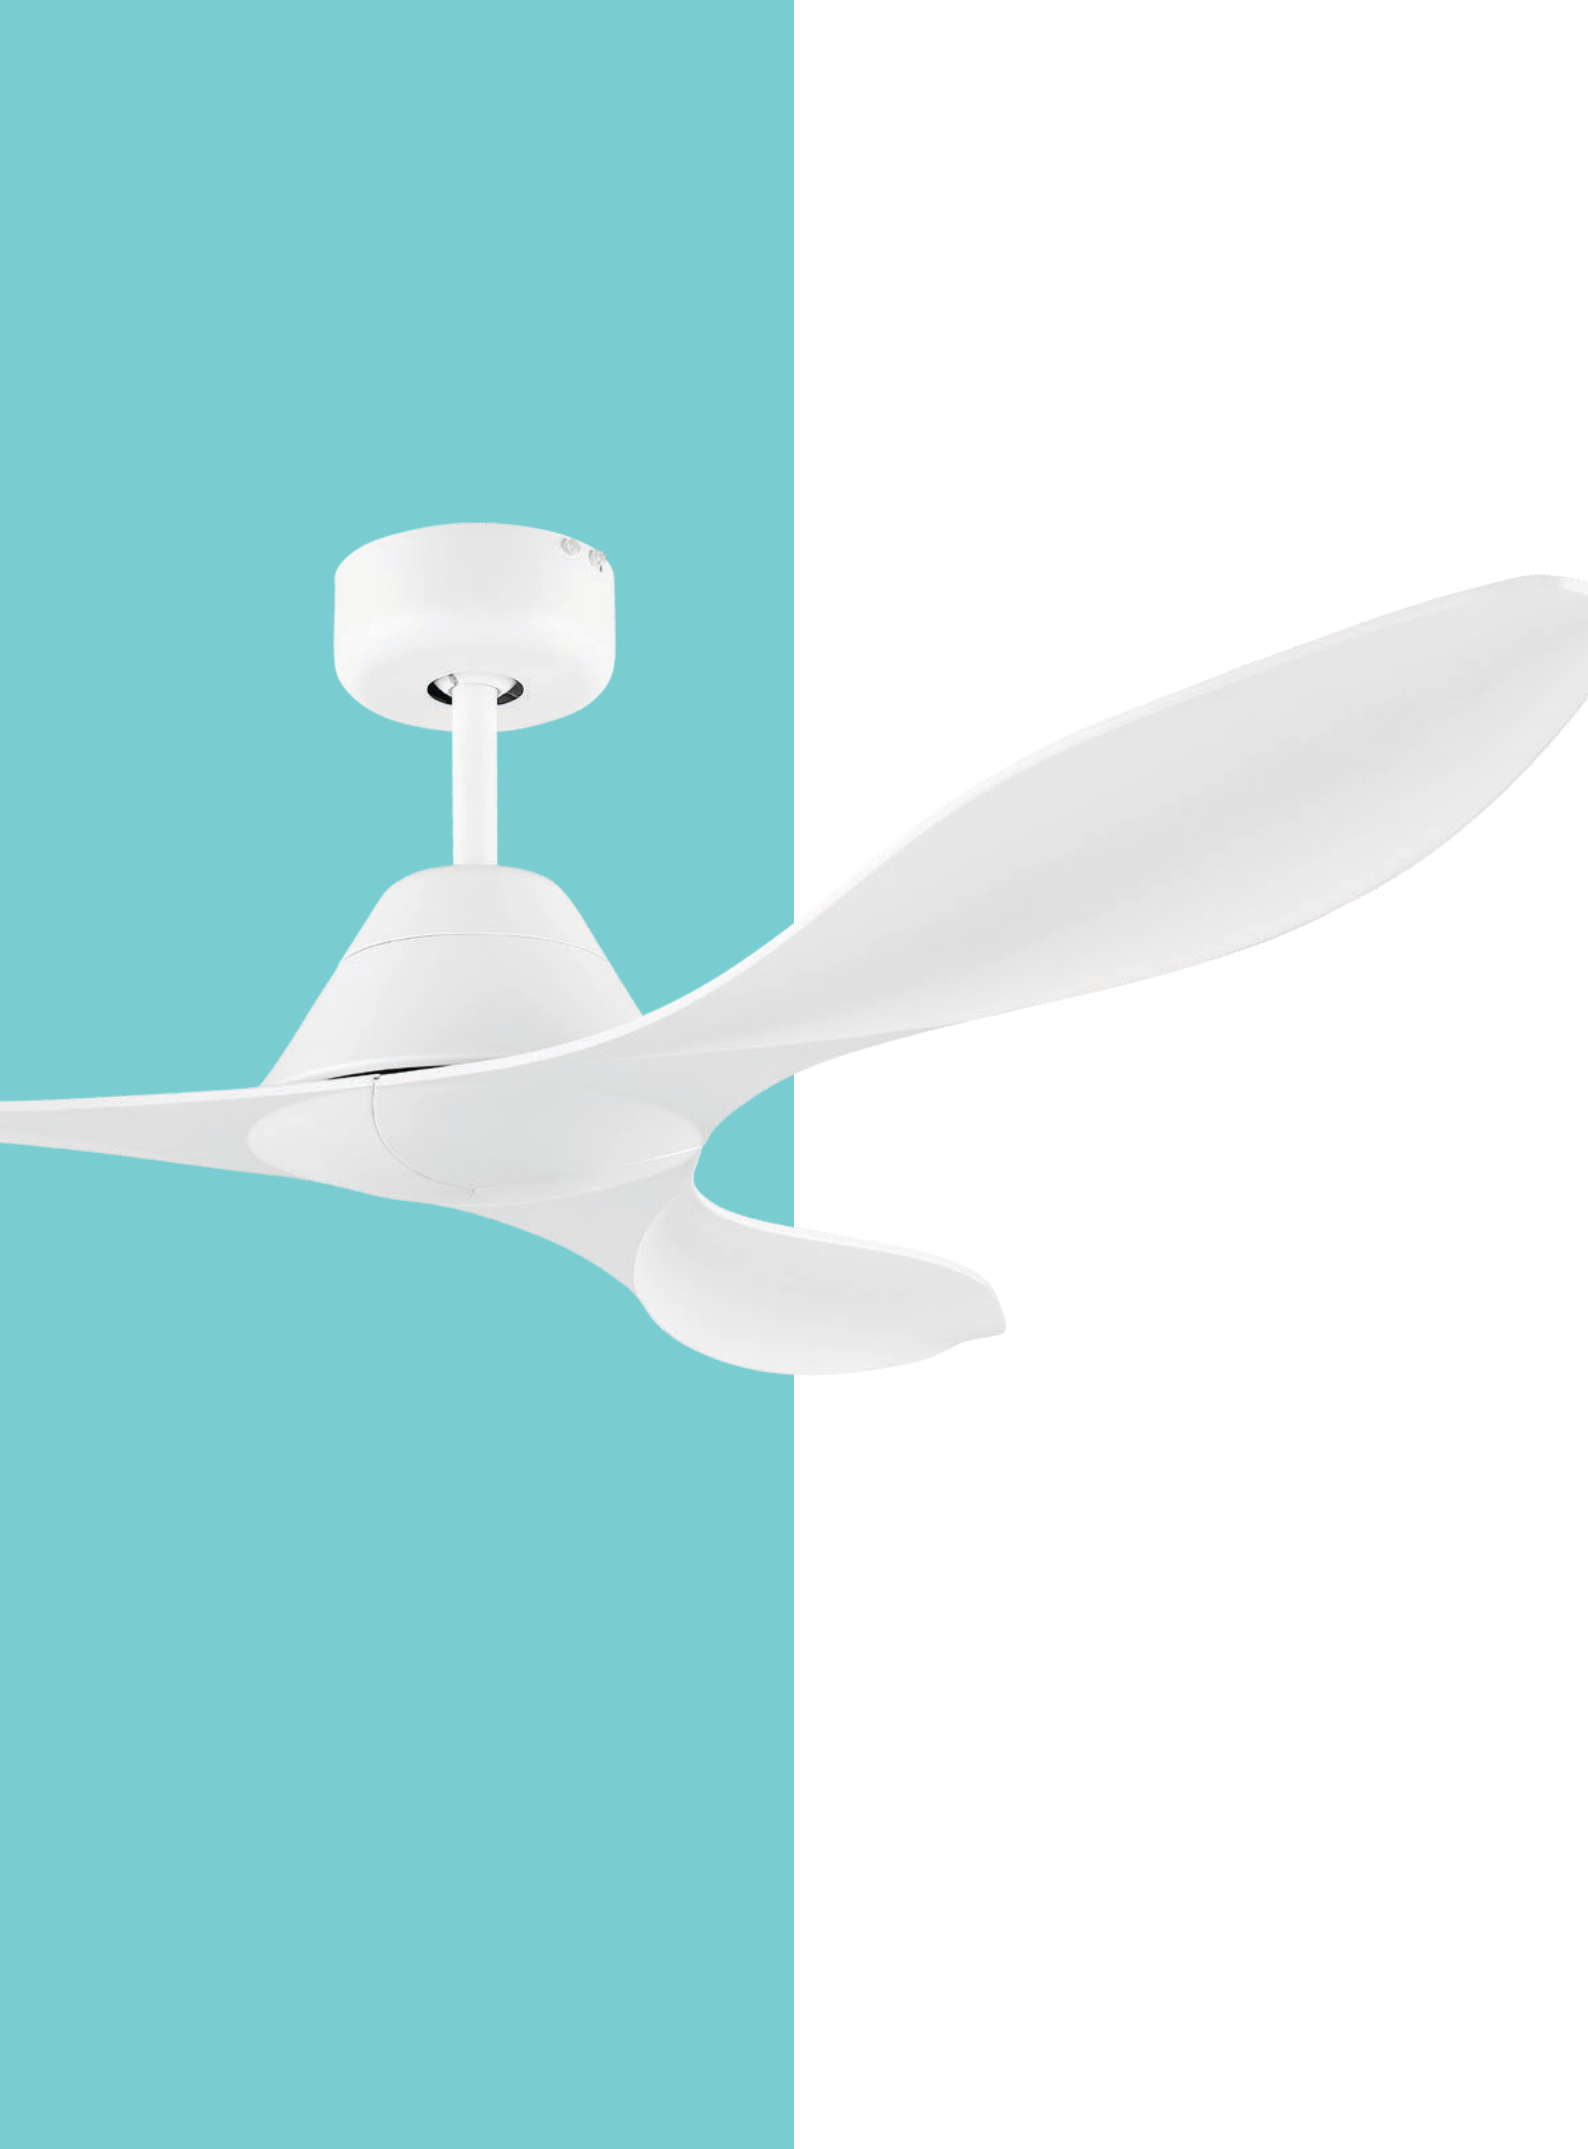

NEVIS

202751

202748 NEVIS

52" | 132CM DC ceiling fan

Material Housing: Steel, matt white
Material Blades: ABS, matt white

5 Speed remote with timer,
Airflow: 8,325m³/Hr, 138.75m³/Min.

202749 NEVIS

52" | 132CM DC ceiling fan