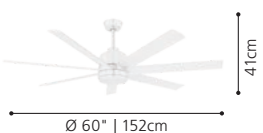

203367 TOURBILLION 60

60" | 152cm DC industrial ceiling fan

Material Housing: Steel, matt white
Material Blades: Aluminium, matt white

5 Speed remote with timer,
Airflow: 10,700m³/Hr, 178.34m³/Min.
2 Downrods Included: 8"/20cm & 24"/60cm