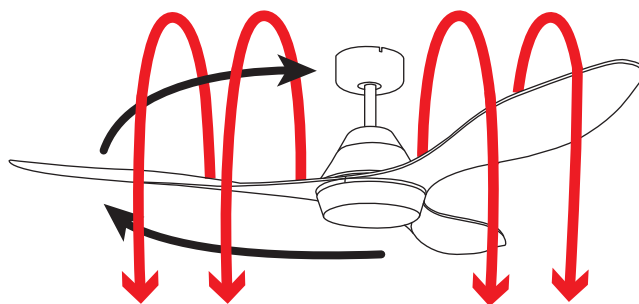

SAVE MONEY ALL YEAR

EGLO fans are more than just good-looking fans, they are also an environmentally friendly way to save money and energy:

In Summer, though a ceiling fan does not necessarily lower the room temperature, fans make the room feel cooler by providing downward airflow, creating a cooling effect. The airflow can make you feel up to 8 degrees cooler, so you can raise the thermostat setting on your air conditioner, saving energy, and reducing your cooling costs.

In Winter, running your fan in reverse mode draws naturally rising warmer air down from ceiling level, gently re-circulating it throughout the room, and balancing the rooms temperature. This means you can use a lower thermostat setting on your heating, saving energy, and reducing your heating costs by as much as 10%*

SUMMER

Anti-clockwise rotation of the blades provides a cooling breeze.

WINTER

Clockwise rotation of the blades gently circulates the warm air down from ceiling.

NB: *Energy cost savings are approximate, and may vary depending on room and fan sizes.