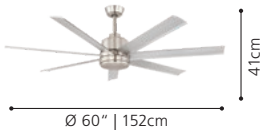

202963 TOURBILLION 60

60" | 152cm DC industrial ceiling fan

Material Housing: Steel, brushed nickel
Material Blades: Aluminium, brushed

5 Speed remote with timer,
Airflow: 10,700m³/Hr, 178.33m³/Min.
2 Downrods Included: 8"/20cm & 24"/60cm