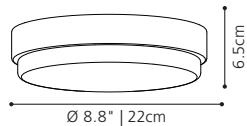

202968 TOURBILLION LIGHT KIT

LED light kit

Material Housing: Steel, matt black

With LED, 18W, 1200 Lumen, 4000K