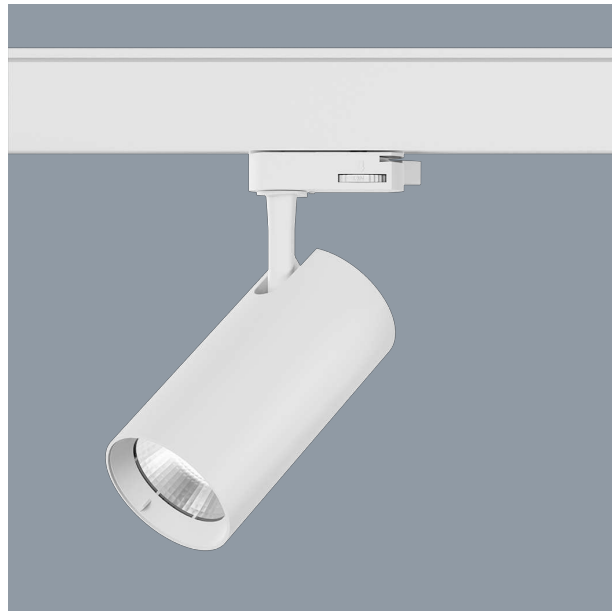

UNITREK STR9017/30TC/DP - 21/30W

Unitrek single circuit, 21/30 watt architectural track spot, with integral dual power driver and selectable colour temperature

Application

Ideal for decorative interior or residential designs

Design Specifications

- Architectural cylindrical profile
- Robust Polyamide body profile, colour matt white or black
- High efficiency COB LED chip, CRI > 80, selectable colour temperature 3000/4000/5700K
- Multi-faceted reflector system, polycarbonate lens, 40 degree beam distribution
- 21/30W selectable power, integral, non-dimmable LED driver, with an ON/OFF switch function conveniently located on the track adaptor.

- SINGLE CIRCUIT
- IP20
- ta25
- DUAL POWER
-
- 2 YEAR COMMERCIAL WARRANTY
- 3 YEAR RESIDENTIAL WARRANTY
- WARM WHITE 3000K
- COOL WHITE 4000K
- DAYLIGHT 5700K

Technical Specification

Model No.	Input Voltage (V/AC)	Lumens (lm)	CCT (K)	Body Colour	CRI	Beam Angle (°)
STR9017/30TC/DP/WH	240	2100/2400/2200	3000/4000/5700	WHITE	80	40
STR9017/30TC/DP/BK	240	2100/2400/2200	3000/4000/5700	BLACK	80	40
STR9017/30RING/BK				BLACK RING INSERT		40
STR9017/30RING/WH				WHITE RING INSERT		40

Model No.	Dim (mm)
STR9017/30TC/DP/WH	90(W) x 210(H)
STR9017/30TC/DP/BK	90(W) x 210(H)
STR9017/30RING/BK	
STR9017/30RING/WH	

NOTE: Lumens (lm) are shown at maximum power setting

Due to continued product and technology enhancements, data sourced from sal.net.au shall not form part of any contract and or technical performance guarantee unless expressly confirmed in writing by SAL at the time of order. Products are sold in accordance with SAL Terms and Conditions of sale and all images shown are for illustration purposes only and may vary from the actual colour or finish. Unless specifically stated, all