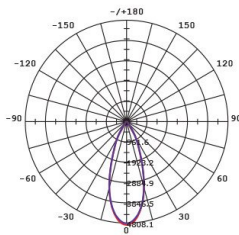

IP ratings nominated for Interior products are from "below the ceiling".

Dimensions

Photometric Data

Unit: cd C0/C180 — C90/C270 —

STR9017/30W/WW at 3000K

WHO NEEDS AN OLD TIMER CONTROL.

PIXIE SMART GPO IS SMARTER THAN THE REST.