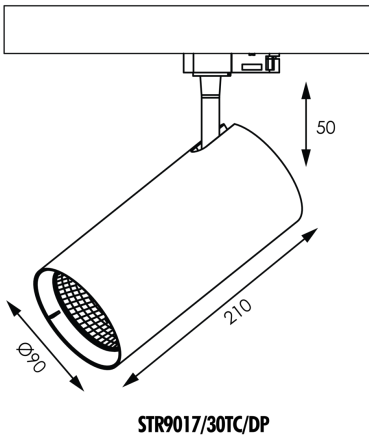

IP ratings nominated for Interior products are from "below the ceiling".

Dimensions