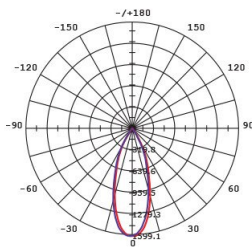

Dimensions

STR9017/10TC

Photometric Data

Unit: cd C0/C180 — C90/C270 —

STR9017/9W/WW at 3000K

WHO NEEDS AN OLD TIMER CONTROL.

PIXIE SMART GPO IS SMARTER THAN THE REST.

MULTIFUNCTION
CONTROL