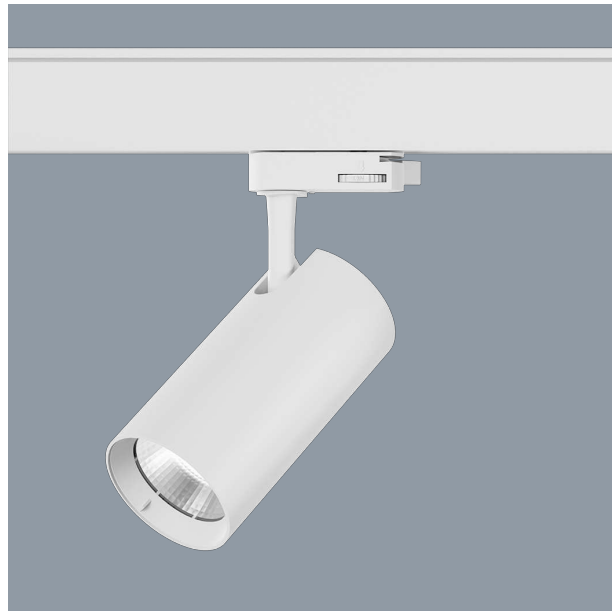

UNITREK STR9017/10TC - 10W

Unitrek single circuit, dimmable 10 watt architectural track spot, with integral driver and selectable colour temperature

Application

Ideal for decorative interior and retail designs

Design Specifications

- Architectural cylindrical profile
- Robust Polyamide body profile, colour matt white or black
- High efficiency COB LED chip, CRI > 80, selectable colour temperature 3000/4000/5700K
- Multifaceted reflector system, polycarbonate lens, 40 degree beam distribution.
- 10 watt integral trailing edge dimmable driver, with an ON/OFF switch function conveniently located on the track adaptor.

Performance

Dimmable - **YES**
Dimmer Type - **Trailing edge**

- SINGLE CIRCUIT
- IP20
- ta25
- DIMMABLE
- 2 YEAR COMMERCIAL WARRANTY
- 3 YEAR RESIDENTIAL WARRANTY
- WARM WHITE 3000K
- COOL WHITE 4000K
- DAYLIGHT 5700K

Technical Specification

Model No.	Input Voltage (V/AC)	Power (W)	Lumens (lm)	CCT (K)	Body Colour	CRI
STR9017/10TC/WH	240	10	580/700/630	3000/4000/5700	WHITE	80
STR9017/10TC/BK	240	10	580/700/630	3000/4000/5700	BLACK	80
STR9017/10RING/BK					BLACK RING INSERT	
STR9017/10RING/WH					WHITE RING INSERT	

Model No.	Beam Angle (°)	Dimmable	Dim (mm)
STR9017/10TC/WH	40	YES	60(W) x 125(H)
STR9017/10TC/BK	40	YES	60(W) x 125(H)
STR9017/10RING/BK	40		
STR9017/10RING/WH	40		

Due to continued product and technology enhancements, data sourced from sal.net.au shall not form part of any contract and or technical performance guarantee unless expressly confirmed in writing by SAL at the time of order. Products are sold in accordance with SAL Terms and Conditions of sale and all images shown are for illustration purposes only and may vary from the actual colour or finish. Unless specifically stated, all IP ratings nominated for Interior products are from "below the ceiling".