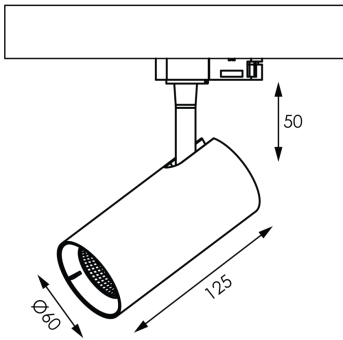

Dimensions

STR9017/10TC