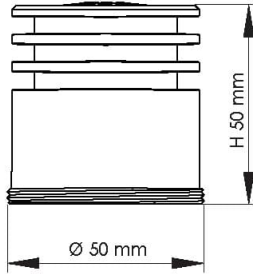

Technical Specification

Product	Model No.	Input Voltage (V/AC)	Power (W)	Lumens (lm)	CCT (K)	Beam Angle (°)
	S9053TCP2	240	10	750/900/850	3000/4000/5700	60
	S9008TC2WH	240	10	750/900/850	3000/4000/5700	60
	S9008TC2BK	240	10	750/900/850	3000/4000/5700	60
	S9009TC2WH	240	10	750/900/850	3000/4000/5700	60
	S9009TC2BK	240	10	750/900/850	3000/4000/5700	60
	S9011TC2WH	240	10	750/900/850	3000/4000/5700	60
	S9011TC2BK	240	10	750/900/850	3000/4000/5700	60

Dimmable	CRI	Body Colour	Cut Out (mm)	Diameter (mm)	Dim (mm)
YES	80			50	50(H)
YES	80	MATT WHITE	76	82	80(H)
YES	80	MATT BLACK	76	82	80(H)
YES	80	MATT WHITE	76	82	80(H)
YES	80	MATT BLACK	76	82	80(H)
YES	80	MATT WHITE	92	102	95(H)
YES	80	MATT BLACK	92	102	95(H)

Due to continued product and technology enhancements, data sourced from sal.net.au shall not form part of any contract and or technical performance guarantee unless expressly confirmed in writing by SAL at the time of order. Products are sold in accordance with [SAL Terms and Conditions of sale](#) and all images shown are for illustration purposes only and may vary from the actual colour or finish. Unless specifically stated, all IP ratings nominated for Interior products are from "below the ceiling".

Dimensions

S9053TCP2 LED module