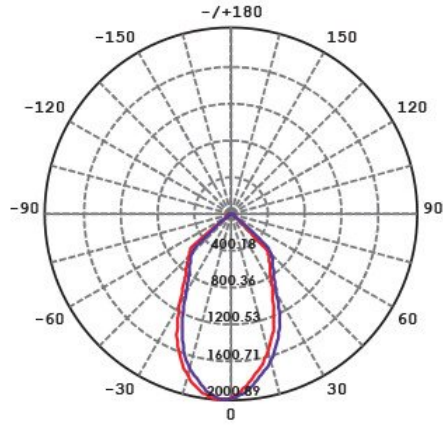

Photometric Data

Unit: cd C0/C180 _____ C90/C270 _____

S9656WW at 3000K

Product Images