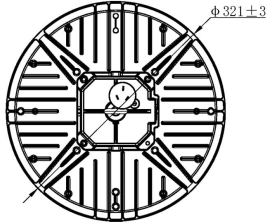

Performance

- Dimmable - **YES**
- Dimmer Type - **1-10V, optional SAL DALI signal converter**
- In Built Sensor - **OPTIONAL**
- Sensor Type - **MICROWAVE**

Technical Specification

Product	Model No.	Input Voltage (V/AC)	Power (W)	Multiple Wattage	Lumens (lm)	Beam Angle (°)
	SHB26MP150NDL	240	150	80/120/150	12000/18000/22500	90
	SHB26MP200NDL	240	200	100/150/200	15000/22500/30000	90
	SHB23MP/CS					
	SHB25HES/RC					
	SHB26PMR150					
	SHB26PMR200					
	SHB26PPR150					
	LM-DALI010B					

CCT (K)	CRI	Body Colour	Diameter (mm)	Dim (mm)	Mass (kg)	IPART
5000	80	BLACK	320	137(H)	2.2	YES
5000	80	BLACK	360	137(H)	2.6	YES
		CORRIDOR SENSOR				
		REMOTE CONTROL				
		SILVER	500	236(H)		
		SILVER	573	264(H)		
		CLEAR PC	480	250(H)		
		DALI SIGNAL CONVERTER				

Dimensions

THE NEW ESS106 IS SMALL IN SIZE BUT BIG ON FEATURES.

For more
information
please
scan me