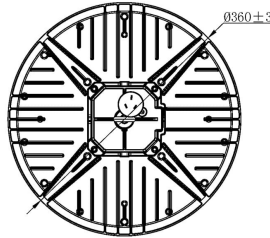

UFO SHB26MP - 80 / 200W

Super low profile, dimmable 1-10V LED highbay with selectable power, IP65.

Application

Versatile LED highbay ideal for commercial and industrial applications

Design Specifications

- Selectable power
- CCT 5000K, CRI >80 High efficiency LED optics, with an impressive 150lm/W optical performance at 150W or 200W
- Robust, black low profile die-cast aluminium body profile, IP65/IK08 protection
- High efficiency LED optics, 90° beam distribution, polycarbonate lens
- Integral dimmable 1-10V LED driver, complete with flex and plug for easy installation
- Optional plug and play corridorSTANDBY sensor

Performance

- Dimmable - **YES**
- Dimmer Type - **1-10V, optional SAL DALI signal converter**
- In Built Sensor - **OPTIONAL**
- Sensor Type - **MICROWAVE**

Technical Specification

Product	Model No.	Input Voltage (V/AC)	Power (W)	Multiple Wattage	Lumens (lm)	Beam Angle (°)
	SHB26MP150NDL	240	150	80/120/150	12000/18000/22500	90
	SHB26MP200NDL	240	200	100/150/200	15000/22500/30000	90
	SHB23MP/CS					
	SHB25HES/RC					
	SHB26PMR150					
	SHB26PMR200					
	SHB26PPR150					
	LM-DALI010B					

CCT (K)	CRI	Body Colour	Diameter (mm)	Dim (mm)	Mass (kg)	IPART
5000	80	BLACK	320	137(H)	2.2	YES
5000	80	BLACK	360	137(H)	2.6	YES
		CORRIDOR SENSOR				
		REMOTE CONTROL				
		SILVER	500	236(H)		
		SILVER	573	264(H)		
		CLEAR PC	480	250(H)		
		DALI SIGNAL CONVERTER				

Dimensions

THE NEW ESS106 IS SMALL IN SIZE BUT BIG ON FEATURES.

For more
information
please
scan me