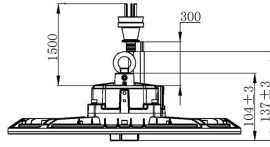

Dimensions