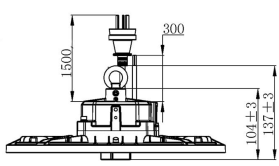

Performance

- Dimmable - **YES**
- Dimmer Type - **1-10V, optional SAL DALI signal converter**
- In Built Sensor - **OPTIONAL**
- Sensor Type - **MICROWAVE**

Technical Specification

Product	Model No.	Input Voltage (V/AC)	Power (W)	Multiple Wattage	Lumens (lm)	Beam Angle (°)
	SHB26MP150NDL	240	150	80/120/150	12000/18000/22500	90
	SHB26MP200NDL	240	200	100/150/200	15000/22500/30000	90
	SHB23MP/CS					
	SHB25HES/RC					
	SHB26PMR150					
	SHB26PMR200					
	SHB26PPR150					
	LM-DALI010B					

CCT (K)	CRI	Body Colour	Diameter (mm)	Dim (mm)	Mass (kg)	IPART
5000	80	BLACK	320	137(H)	2.2	YES
5000	80	BLACK	360	137(H)	2.6	YES
		CORRIDOR SENSOR				
		REMOTE CONTROL				
		SILVER	500	236(H)		
		SILVER	573	264(H)		
		CLEAR PC	480	250(H)		
		DALI SIGNAL CONVERTER				

Dimensions

THE NEW ESS106 IS SMALL IN SIZE BUT BIG ON FEATURES.

For more
information
please
scan me