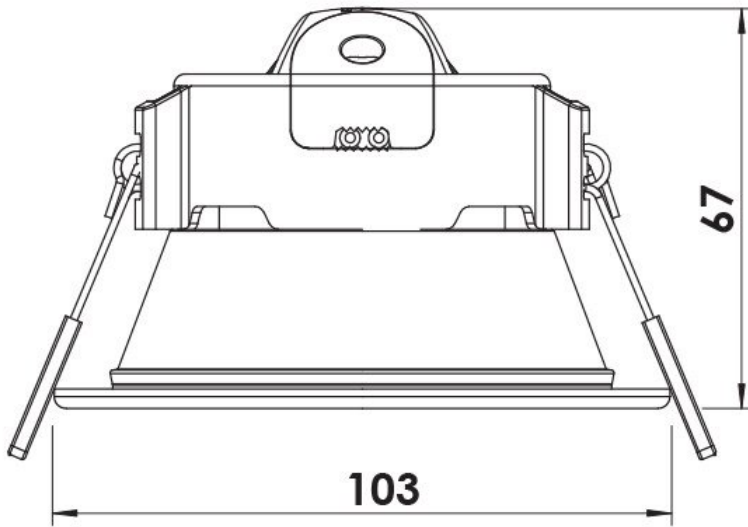

Dimensions