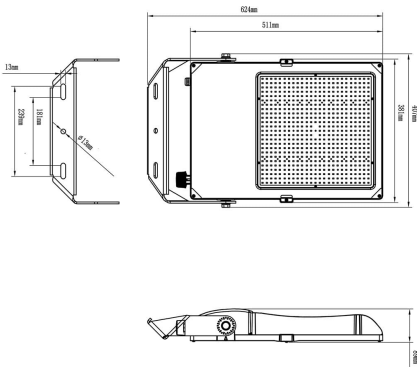

### Design Specifications

- Integral, non-dimmable LED control gear, with selectable power 240/360/480W
- Robust black die-cast aluminium body profile with multi-function angled trunnion bracket
- Pre-wired with 1500mm UV rated flex for easy installation
- CRI >80, CCT 5000K
- A versatile 120° beam distribution as standard, optional beam distributions to order.
- Robust IK08 and IP66 protection, tempered glass visor

| Beam Angle (°) | Body Colour | Dim (mm)                |
|----------------|-------------|-------------------------|
| 120            | BLACK       | 407(L) x 89(W) x 624(H) |
|                | BLACK       |                         |
|                | BLACK       |                         |
|                | BLACK       |                         |

## Dimensions