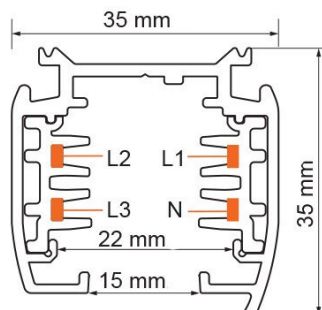

Technical Specification

Model No.	Input Voltage (V/AC)	Body Colour	Dim (mm)
STR4890/1WH	240	White	1000(L)
STR4890/1BK	240	Black	1000(L)
STR4890/2WH	240	White	2000(L)
STR4890/2BK	240	Black	2000(L)
STR4891WH	240	White	
STR4891BK	240	Black	
STR4892WH	240	White	
STR4892BK	240	Black	
STR4893WH	240	White	
STR4893BK	240	Black	
STR4894WH	240	White	
STR4894 BK	240	Black	
STR4895 WH	240	White	
STR4895 BK	240	Black	
STR4896WH	240	White	
STR4896BK	240	Black	
STR4897WH	240	White	
STR4897BK	240	Black	
STR4898WH	240	White	
STR4898BK	240	Black	
STR4899/1 WH		White	
STR4899/1 BK		Black	
STR4899/2 WH		White	1000(L)
STR4899/2 BK		Black	1000(L)
STR4899/3 WH		White	1500(L)
STR4899/3 BK		Black	1500(L)

Due to continued product and technology enhancements, data sourced from sal.net.au shall not form part of any contract and or technical performance guarantee unless expressly confirmed in writing by SAL at the time of order. Products are sold in accordance with [SAL Terms and Conditions of sale](#) and all images shown are for illustration purposes only and may vary from the actual colour or finish. Unless specifically stated, all IP ratings nominated for Interior products are from "below the ceiling".

Dimensions