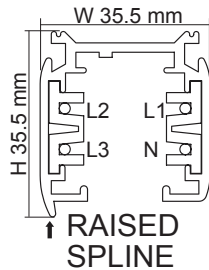

## STR4890 UNIVERSAL

- Extruded aluminium profile
- Powder coated finish
- Length 1 m or 2 m
- Completed with one end cap and live end

### DIMENSIONS

Model No.	Length	Colour
STR4890/1 WH	1 m	White
STR4890/1 BK	1 m	Black
STR4890/2 WH	2 m	White
STR4890/2 BK	2 m	Black

### SUSPENSION UNIT WITH WIRE

(Ø1.5 mm x 1500 mm wire)

Model No.	Colour
STR4899/3 WH	White
STR4899/3 BK	Black

www.sal.net.au

Specifications above are for reference only and may vary without prior notice