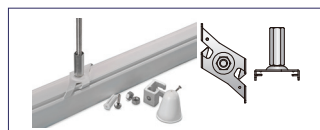

Model No.	Colour
STR4899/2 WH	White
STR4899/2 BK	Black

SUSPENSION UNIT WITH WIRE

(Ø1.5 mm x 1500 mm wire)