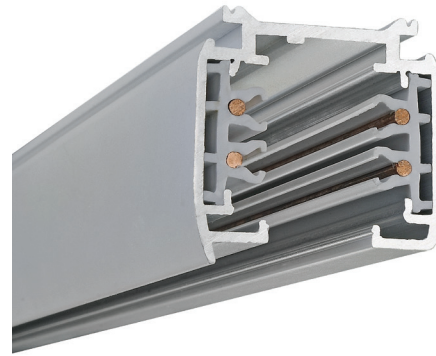

# THREE CIRCUIT TRACK

## STR4890 UNIVERSAL

- Extruded aluminium profile
- Powder coated finish
- Length 1 m or 2 m
- Completed with one end cap and live end

### DIMENSIONS

Model No.	Length	Colour
STR4890/1 WH	1 m	White
STR4890/1 BK	1 m	Black
STR4890/2 WH	2 m	White
STR4890/2 BK	2 m	Black