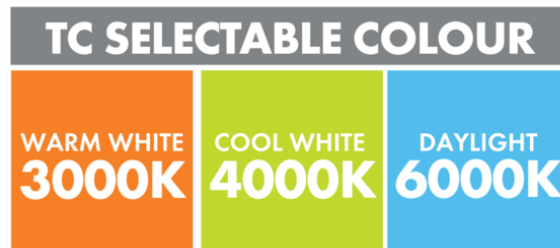

STARLIGHT SEN SPSK1000TC - 12W

12 watt IP54 LED floodlight with sensor and selectable colour temperature lamp

Application

An economical security solution for residential exterior spaces, requiring sensor control

Design Specifications

- Independently adjustable heads
- UV stabilized plastic body
- E27 lamp base
- PAR38 LED lamp included, with selectable colour temperature 3000/4000/6000K, beam distribution 100 degree
- IP54, electrical class II
- Integral infrared motion sensor with override function, installation height 1.5 - 3.5m

Performance

In Built Sensor - **YES**
Sensor Type - **IR**

Technical Specification

Model No.	Input Voltage (V/AC)	Power (W)	Lumens (lm)	CCT (K)	CRI	Beam Angle (°)
SPSK1000TC	240	12	1500/1700/1500	3000/4000/6000	80	100
Model No.	Body Colour	Dim (mm)				
SPSK1000TC	BLACK	226(L) x 112(W) x 214(H) x 213(D)				

Due to continued product and technology enhancements, data sourced from sal.net.au shall not form part of any contract and or technical performance guarantee unless expressly confirmed in writing by SAL at the time of order. Products are sold in accordance with SAL Terms and Conditions of sale and all images shown are for illustration purposes only and may vary from the actual colour or finish. Unless specifically stated, all IP ratings nominated for Interior products are from "below the ceiling".