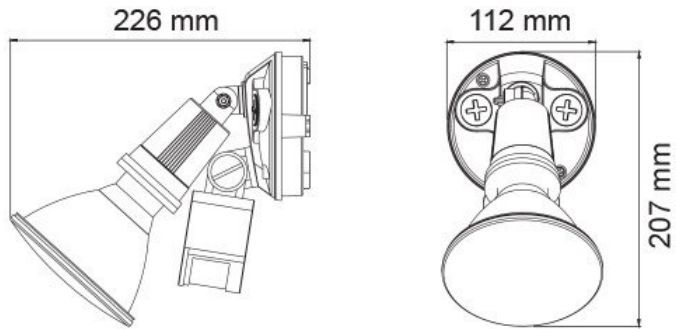

Dimensions

SPSK1000 DL BK