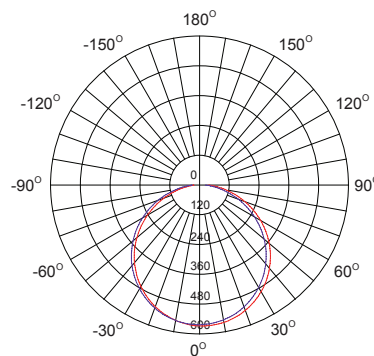

SL2111/30CW