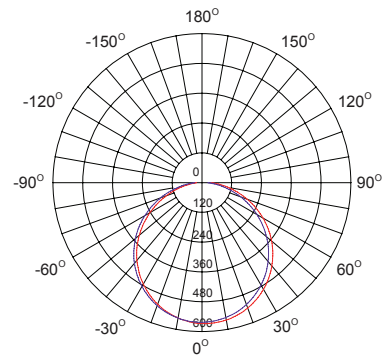

Model No.	Input	Power	Lumen	CCT	CRI	Fitting Colour	Dimensions Ø x H
SL2111/25CW/SL	240V	12W	1180lm	4000K	>80	Silver	250 x 48 mm
SL2111/30CW/SL	240V	18W	1700lm	4000K	>80	Silver	300 x 48 mm
SL2111/40CW/SL	240V	25W	2300lm	4000K	>80	Silver	400 x 63mm

PHOTOMETRIC DATA

UNIT: cd C0/C180 — C90/270 —

SL2111/25CW

SL2111/30CW

SL2111/40CW

Dimmer/Switch
Compatible

www.sal.net.au