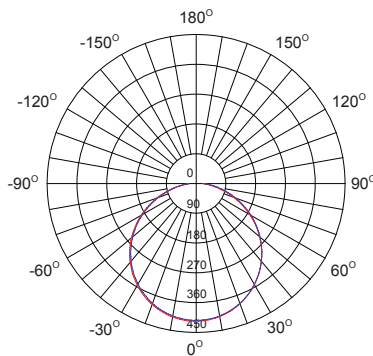

PHOTOMETRIC DATA

UNIT: cd C0/C180 — C90/270 —

SL2111/25CW