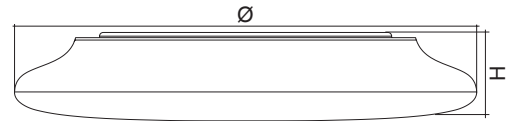

IP RATING

- IP40 suitable for interior use only

FITTING COLOUR

- Silver (standard)
- White (option)

COLOUR TEMPERATURE

- 4000K Cool White (standard)
- 3000K Warm White (option)
- 5700K Daylight (option)

DIMENSIONS

Model No.	Input	Power	Lumen	CCT	CRI	Fitting Colour	Dimensions Ø x H
SL2111/25CW/SL	240V	12W	1180lm	4000K	>80	Silver	250 x 48 mm
SL2111/30CW/SL	240V	18W	1700lm	4000K	>80	Silver	300 x 48 mm
SL2111/40CW/SL	240V	25W	2300lm	4000K	>80	Silver	400 x 63mm