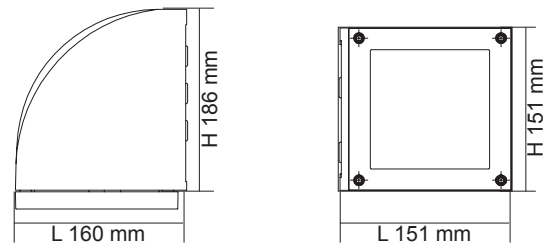

### BEAM OPTION

- Can be installed downward facing only

### DIMENSIONS

Model No.	Input	Power	Lumen	CCT	Beam Angle	CRI	Fitting Colour
SE7146WW/BK	240V	16W	1150lm	3000K	25°	>80	Black
SE7146WW/CB	240V	16W	1150lm	3000K	25°	>80	Charcoal Black
SE7146CW/BK	240V	16W	1200lm	4000K	25°	>80	Black
SE7146CW/CB	240V	16W	1200lm	4000K	25°	>80	Charcoal Black