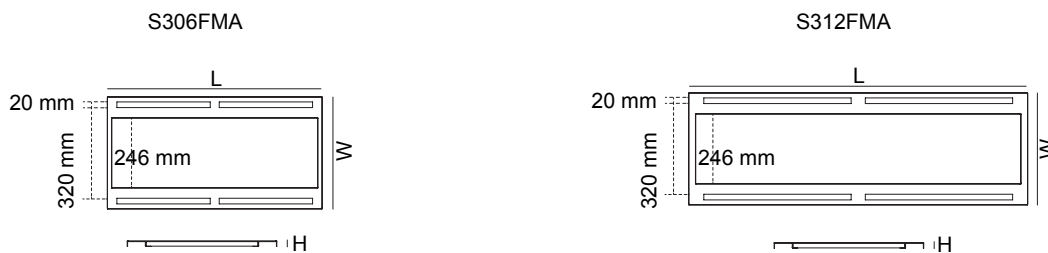

LED AIRSLOT PANEL

S9714-AS PANEL

DIMENSIONS

CONSTRUCTION

- Pressed steel frame
- Powder coated finish

AIR SLOT PANELS

Model No.	Input	Power	Lumen	CCT	Beam Angle	CRI	Fitting Colour	Dimensions L x W x H
S9714/306AS/CW	240V	18W	2000lm	4000K	100°	>80	White	596 x 396 x 16 mm
S9714/312AS/CW	240V	30W	3100lm	4000K	100°	>80	White	1196 x 396 x 16 mm
S9714/312AS/DL	240V	30W	3200lm	6000K	100°	>80	White	1196 x 396 x 16 mm
S9714/306AS/TC	240V	18W	1900lm/2000lm/2100lm	3000K/4000K/5700K	100°	>80	White	596 x 396 x 16 mm
S9714/312AS/TC	240V	30W	3000lm/3100lm/3200lm	3000K/4000K/5700K	100°	>80	White	1196 x 396 x 16 mm
S9714HO/312AS/TC	240V	40W	3600lm/ 4000lm/ 3800lm	3000K/4000K/5700K	100°	>80	White	1196 x 396 x 16 mm
S9714HC/312AS/CW	240V	40W	2800lm	4000K	100°	>95	White	1196 x 396 x 16 mm