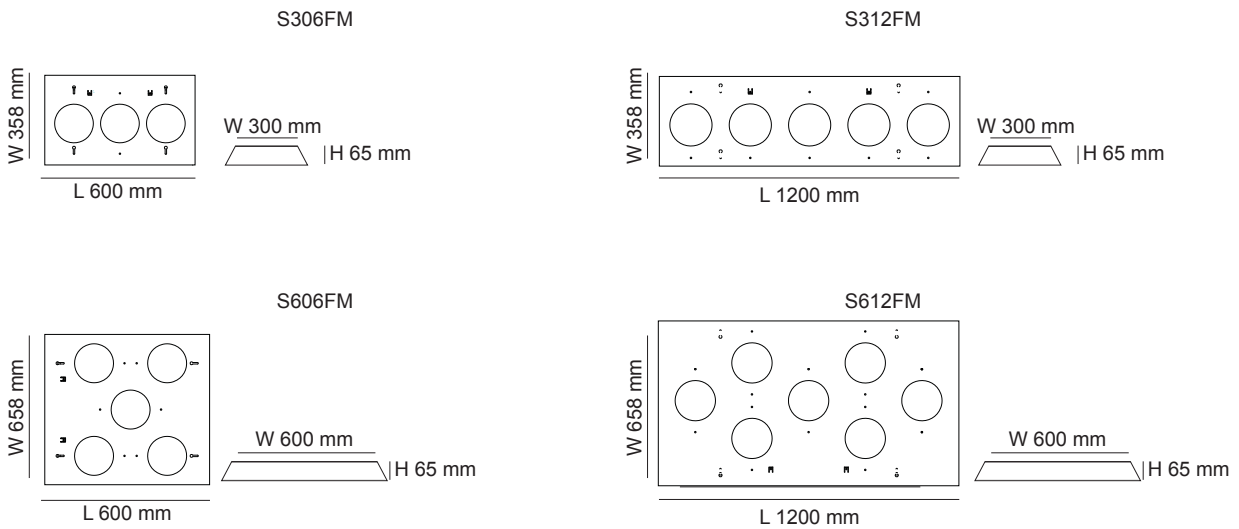

LED PANEL INSTALLATION TYPE

S-FM SURFACE MOUNTED FRAME

DIMENSIONS

CONSTRUCTION

- Pressed steel frame
- Powder coated finish
- Will accommodate ESS102 plug base

Model No.*	Suitable LED Fittings	Fitting Colour
S306FM	S9714/306, S9714/306EM	White
S312FM	S9714/312, S9714HO/312TC, S9714HC/312CW, S9714/312EM	White
S606FM	S9714/606, S9714HO/606TC, S9714HC/606CW, S9714/606EM	White
S612FM	S9714/612, S9714HC/612CW, S9714/612EM	White

*LED fitting ordered separately