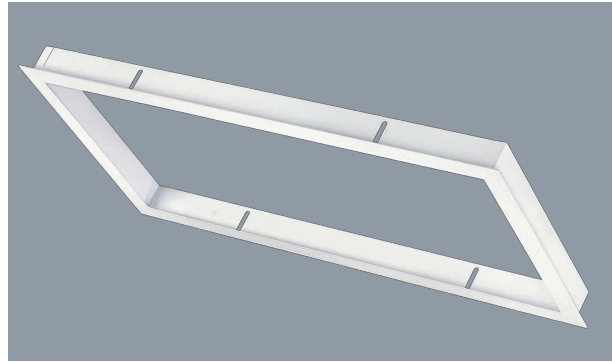

RECESSED CEILING FRAME (metric) - S9704

LED panel installation type recessed ceiling frame

Application

Designed for commercial office interior spaces

Design Specifications

- Pressed steel base designed for (metric sizes)
- Quality white powder coated finish
- S9704/214FRAME = S9754/306 range, S9784/306 range
- S9704/414FRAME = S9754/606 range, S9784/606 range
- S9704/228/FRAME = S9754/312 range, S9784/312 range
- S9704/328FRAME = S9754/612 range, S9784/612 range

Technical Specification

Model No.	Body Colour
S9704/214FRAME	WHITE
S9704/414FRAME	WHITE
S9704/228FRAME	WHITE
S9704/328FRAME	WHITE

Due to continued product and technology enhancements, data sourced from sal.net.au shall not form part of any contract and or technical performance guarantee unless expressly confirmed in writing by SAL at the time of order. Products are sold in accordance with [SAL Terms and Conditions of sale](#) and all images shown are for illustration purposes only and may vary from the actual colour or finish. Unless specifically stated, all IP ratings nominated for Interior products are from "below the ceiling".

Dimensions

LED downlights, oysters, linear battens and profiles,
track lights, strip lights, interior architectural, highbays,
lamps, emergency, floodlights, exterior architectural,
weatherproof, bulkheads, sensors, electrical accessories,
smart lighting controls, drivers