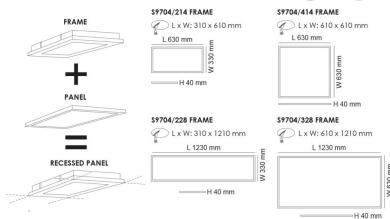

RECESSED CEILING FRAME (metric) - S9704

LED panel installation type recessed ceiling frame

Application

Designed for commercial office interior spaces

Design Specifications

- Pressed steel base designed for (metric sizes)
- Quality white powder coated finish
- S9704/214FRAME = S9754/306 range, S9784/306 range
- S9704/414FRAME = S9754/606 range, S9784/606 range
- S9704/228/FRAME = S9754/312 range, S9784/312 range
- S9704/328FRAME = S9754/612 range, S9784/612 range

Technical Specification

Model No.	Body Colour
S9704/214FRAME	WHITE
S9704/414FRAME	WHITE
S9704/228FRAME	WHITE
S9704/328FRAME	WHITE

Due to continued product and technology enhancements, data sourced from sal.net.au shall not form part of any contract and or technical performance guarantee unless expressly confirmed in writing by SAL at the time of order. Products are sold in accordance with [SAL Terms and Conditions of sale](#) and all images shown are for illustration purposes only and may vary from the actual colour or finish. Unless specifically stated, all IP ratings nominated for Interior products are from "below the ceiling".

Dimensions

LED downlights, oysters, linear battens and profiles,
track lights, strip lights, interior architectural, highbays,
lamps, emergency, floodlights, exterior architectural,
weatherproof, bulkheads, sensors, electrical accessories,
smart lighting controls, drivers