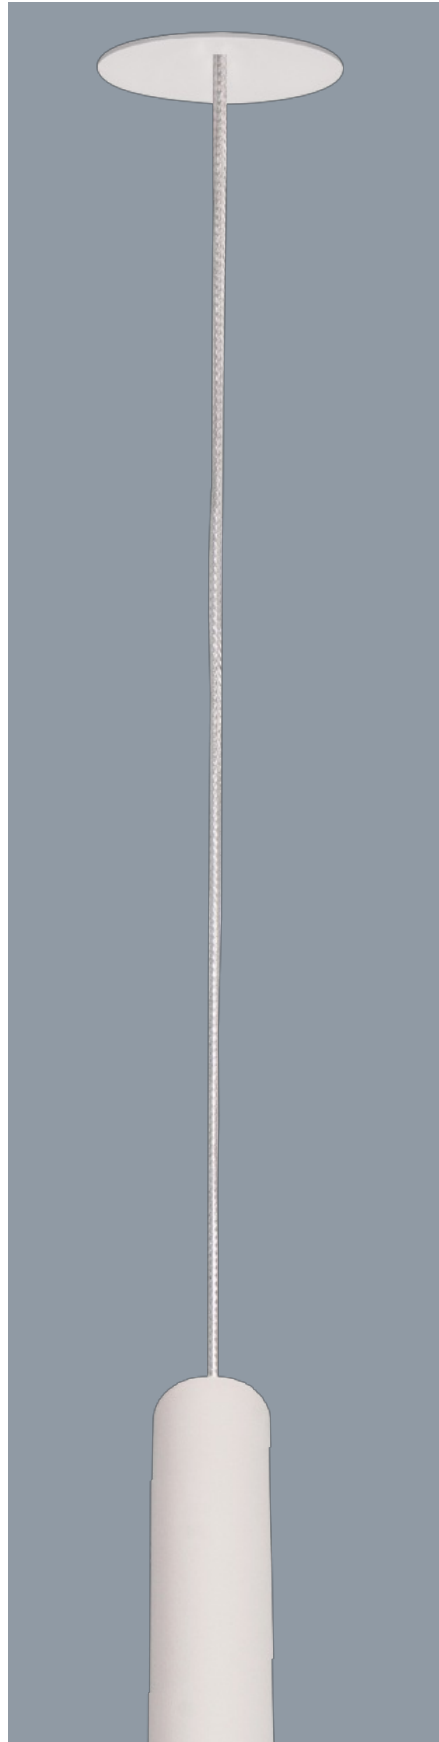

PIP SPL020

Ultra slim 5 watt architectural pendant luminaire

Application

A creative design for residential or commercial spaces

Design Specifications

- Ultra Slimline suspended tube profile, 30mm diameter, two body profile lengths to select (300mm to order or 450mm as standard)
- Flush recessed ceiling plate to suit a standard 72 mm cut out
- Durable aluminium body profile, choice of black or white finish
- High efficiency COB LED chips, 160 lm
- Recessed downlight mounting installation with standard adjustable wire length up to 1.2 m
- Integral constant current non-dimmable LED driver

Technical Specification

Model No.	Description	Input Voltage (V/AC)	Power (W)	Lumens (lm)	CCT (K)	CRI
SPL020WW30	LED PENDANT 5W 300mm 3K WHITE	240	5	160	3000	80
SPL020WW45	LED PENDANT 5W 450mm 3K WHITE	240	5	160	3000	80
SPL020WW30BK	LED PENDANT 5W 300mm 3K BLACK	240	5	160	3000	80
SPL020WW45BK	LED PENDANT 5W 450mm 3K BLACK	240	5	160	3000	80

Technical Specification

Model No.	Beam Angle (°)	Dimmable	Dim (mm)	Body Colour
SPL020WW30	25	NO	300(L) x 30(W)	WHITE
SPL020WW45	25	NO	450(L) x variable(H)	WHITE
SPL020WW30BK	25	NO	300(L) x 30(W)	BLACK
SPL020WW45BK	25	NO	450(L) x variable(H)	BLACK

Dimensions

Dimensions

Technical Specifications

Model No.	Input (V)/(Hz)	Power (W)	Lumen (lm)	CCT (K)	CRI	Beam Angle	Fitting Colour	Dimensions (Ø1 x H1, Ø2 x H2 mm)
SPL020WW30	240/50	5	160	3000	> 80	25°	White	30 x 300, 80 x 26
SPL020WW45	240/50	5	160	3000	> 80	25°	White	30 x 450, 80 x 26
SPL020WW30BK	240/50	5	160	3000	> 80	25°	Black	30 x 300, 80 x 26
SPL020WW45BK	240/50	5	160	3000	> 80	25°	Black	30 x 450, 80 x 26