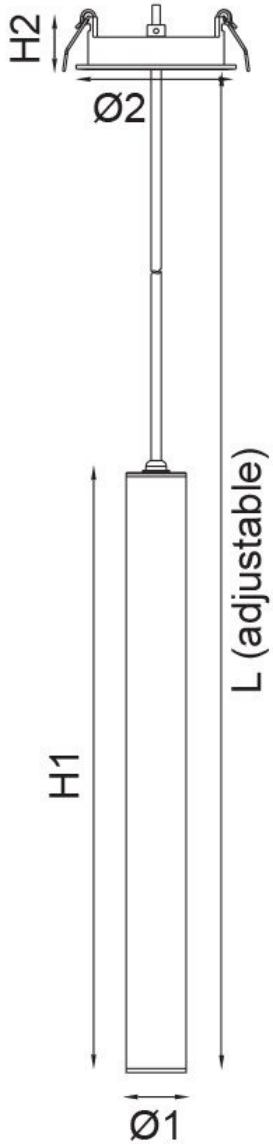

PIP SPL020

Ultra slim 5 watt architectural pendant luminaire

Application

A creative design for residential or commercial spaces

Design Specifications

- Ultra Slimline suspended tube profile, 30mm diameter, two body profile lengths to select (300mm to order or 450mm as standard)
- Flush recessed ceiling plate to suit a standard 72 mm cut out
- Durable aluminium body profile, choice of black or white finish
- High efficiency COB LED chips, 160 lm
- Recessed downlight mounting installation with standard adjustable wire length up to 1.2 m
- Integral constant current non-dimmable LED driver

Technical Specification

Model No.	Description	Input Voltage (V/AC)	Power (W)	Lumens (lm)	CCT (K)	CRI
SPL020WW30	LED PENDANT 5W 300mm 3K WHITE	240	5	160	3000	80
SPL020WW45	LED PENDANT 5W 450mm 3K WHITE	240	5	160	3000	80
SPL020WW30BK	LED PENDANT 5W 300mm 3K BLACK	240	5	160	3000	80
SPL020WW45BK	LED PENDANT 5W 450mm 3K BLACK	240	5	160	3000	80

Technical Specification

Model No.	Beam Angle (°)	Dimmable	Dim (mm)	Body Colour
SPL020WW30	25	NO	300(L) x 30(W)	WHITE
SPL020WW45	25	NO	450(L) x variable(H)	WHITE
SPL020WW30BK	25	NO	300(L) x 30(W)	BLACK
SPL020WW45BK	25	NO	450(L) x variable(H)	BLACK

Dimensions

Dimensions

Technical Specifications

Model No.	Input (V)/(Hz)	Power (W)	Lumen (lm)	CCT (K)	CRI	Beam Angle	Fitting Colour	Dimensions (Ø1 x H1, Ø2 x H2 mm)
SPL020WW30	240/50	5	160	3000	> 80	25°	White	30 x 300, 80 x 26
SPL020WW45	240/50	5	160	3000	> 80	25°	White	30 x 450, 80 x 26
SPL020WW30BK	240/50	5	160	3000	> 80	25°	Black	30 x 300, 80 x 26
SPL020WW45BK	240/50	5	160	3000	> 80	25°	Black	30 x 450, 80 x 26