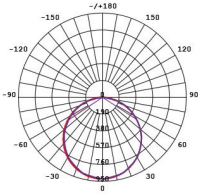

Photometric Data

Unit: cd C0/C180 — C90/C270 —

S9784U312TC at 4000K