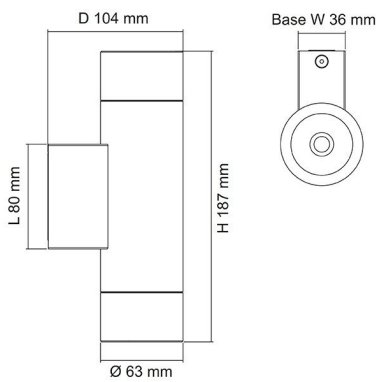

Technical Specification

Model No.	Input Voltage (V/AC)	Power (W)	Lumens (lm)	CCT (K)	Beam Angle (°)	Diameter (mm)
SL7222GU AS	240	8	360/400/380	3000/4000/6000	50	63
SL7222TC/BK	240	8	360/400/380	3000/4000/6000	50	63
SL7222TC/SL	240	8	360/400/380	3000/4000/6000	50	63

Model No.	Dim (mm)	Body Colour
SL7222GU AS	104(W) x 187(H)	ANODISED SILVER
SL7222TC/BK	104(W) x 187(H)	BLACK
SL7222TC/SL	104(W) x 187(H)	SILVER

Note: Optical performance (lumens lm) shown are PER LAMP

Due to continued product and technology enhancements, data sourced from sal.net.au shall not form part of any contract and or technical performance guarantee unless expressly confirmed in writing by SAL at the time of order. Products are sold in accordance with [SAL Terms and Conditions of sale](#) and all images shown are for illustration purposes only and may vary from the actual colour or finish. Unless specifically stated, all IP ratings nominated for Interior products are from "below the ceiling".

Dimensions

SL7222

Why is the IP rating important? In brief, IP (Ingress Protection) ratings are defined in EN 60529 and simply defines the ability of an electrical product to seal and protect against the intrusion of foreign objects and water.

(I) As the first numeral stands for intrusion of a foreign object, where (P) as the second numeral stands for the penetration of moisture.

As a guide IP20 rated products would be seen in interior spaces with no requirement for protection against the elements, where an IP65 product would be found in an exterior application which required substantial protection against the elements.