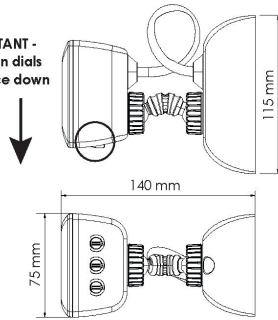

**IMPORTANT -
selection dials
must face down**