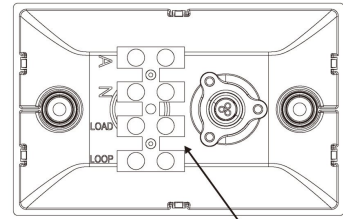

**IMPORTANT -
selection dials
must face down**