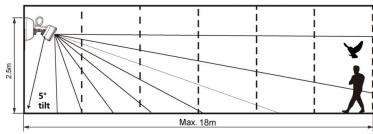

Dimensions