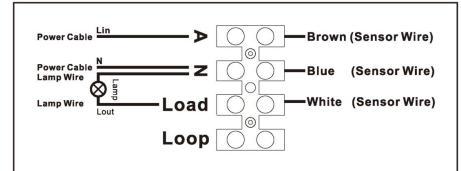

**IMPORTANT -
selection dials
must face down**