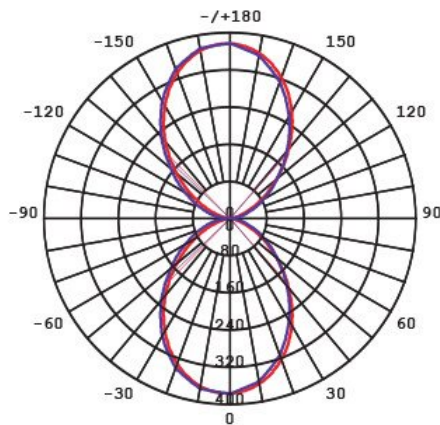

Dimensions

Photometric Data

Unit: cd C0/C180 _____ C90/C270 _____

SE7066TC/WH at 3000K

Product Images