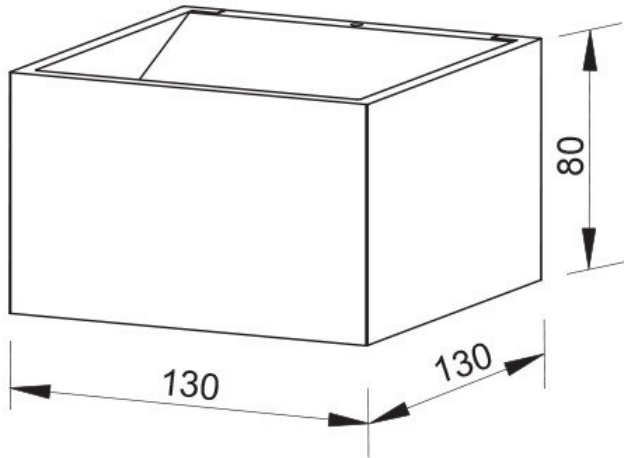

Technical Specification

Model No.	Description	Input Voltage (V/AC)	Power (W)	Lumens (lm)	CCT (K)	CRI
SE7066TC/WH	LOUNGE II 9W/TC WH IP54	240	9	500/600/550	3000/4000/5000	80
SE7066TC/BK	LOUNGE II 9W/TC BK IP54	240	9	500/600/550	3000/4000/5000	80

Technical Specification

Model No.	Dim (mm)	Body Colour
SE7066TC/WH	130(L) x 130(W) x 80(H)	WHITE
SE7066TC/BK	130(L) x 130(W) x 80(H)	BLACK

Due to continued product and technology enhancements, data sourced from sal.net.au shall not form part of any contract and or technical performance guarantee unless expressly confirmed in writing by SAL at the time of order. Products are sold in accordance with SAL Terms and Conditions of sale and all images shown are for illustration purposes only and may vary from the actual colour or finish. Unless specifically stated, all IP ratings nominated for Interior products are from "below the ceiling".

Dimensions

Photometric Data

Unit: cd C0/C180 _____ C90/C270 _____

SE7066TC/WH at 3000K

Product Images