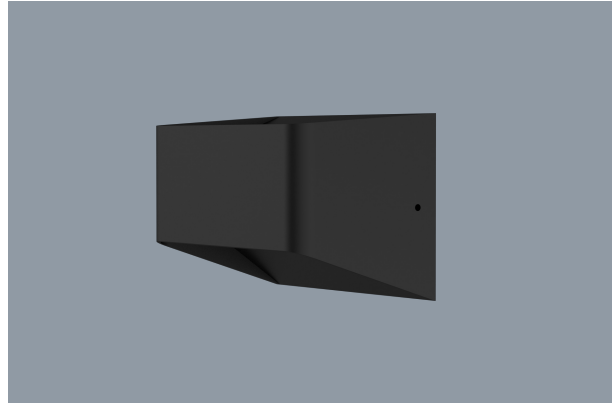

LOUNGE III S9327 - 10W

10 watt decorative IP54 architectural LED wall mount luminaire

Application

Ideal for any residential and commercial interior or exterior space

Design Specifications

- Durable aluminium body profile
- Quality white or black powder coat finish
- High efficiency SMD LED chips
- Indirect illumination (up and down) optical performance
- Integral constant current non-dimmable driver

Technical Specification

Model No.	Description	Input Voltage (V/AC)	Power (W)	Lumens (lm)	CCT (K)	CRI
S9327/150WW/WH	10W 3000K IP54 WH	240	10	400	3000	80
S9327/150WW/BK	10W 3000K IP54 BK	240	10	400	3000	80
S9327/150NDL/WH	10W 5000K IP54 WH	240	10	500	5000	80
S9327/150NDL/BK	10W 5000K IP54 BK	240	10	500	5000	80

Technical Specification

Model No.	Dim (mm)	Body Colour
S9327/150WW/WH	150(L) x 100(W) x 92(H)	WHITE
S9327/150WW/BK	150(L) x 100(W) x 92(H)	BLACK
S9327/150NDL/WH	150(L) x 100(W) x 92(H)	WHITE
S9327/150NDL/BK	150(L) x 100(W) x 92(H)	BLACK

Dimensions

Product Images