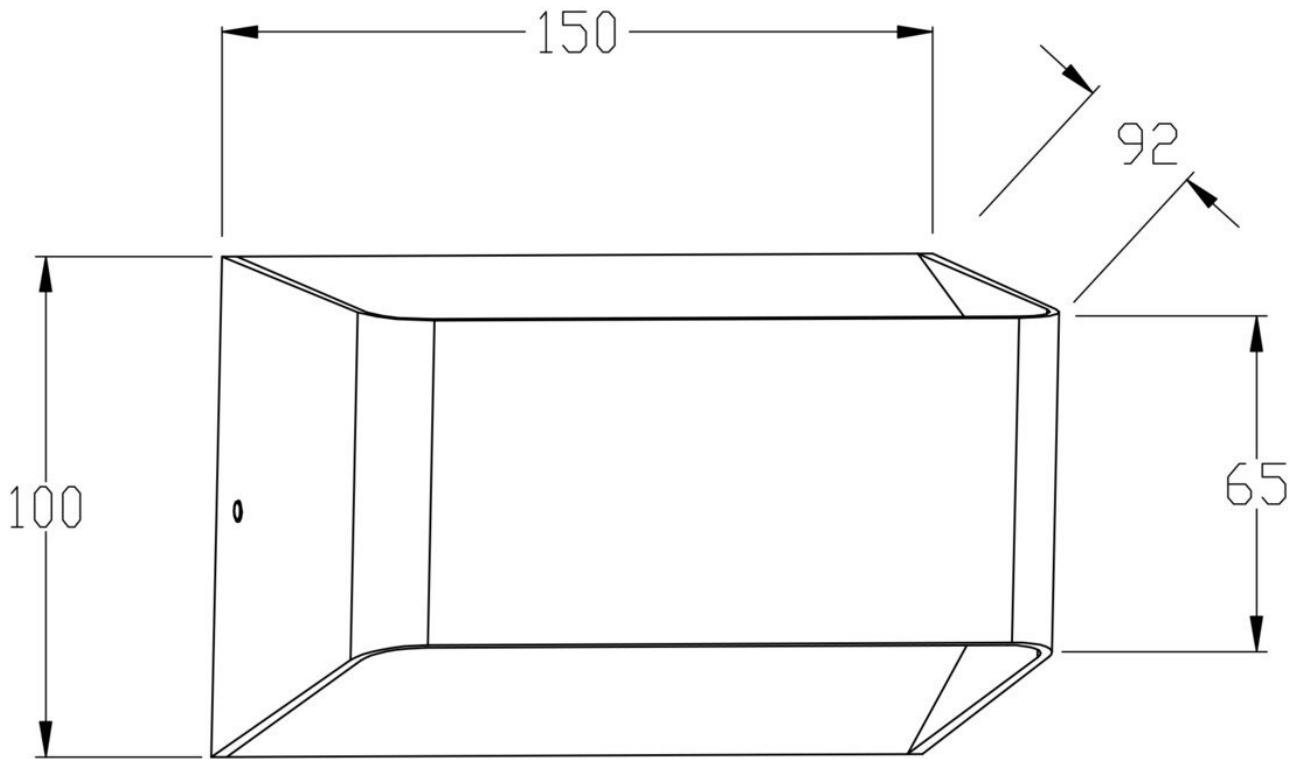

LOUNGE III S9327 - 10W

10 watt decorative IP54 architectural LED wall mount luminaire

Application

Ideal for any residential and commercial interior or exterior space

Design Specifications

- Durable aluminium body profile
- Quality white or black powder coat finish
- High efficiency SMD LED chips
- Indirect illumination (up and down) optical performance
- Integral constant current non-dimmable driver

Technical Specification

Model No.	Description	Input Voltage (V/AC)	Power (W)	Lumens (lm)	CCT (K)	CRI
S9327/150WW/WH	10W 3000K IP54 WH	240	10	400	3000	80
S9327/150WW/BK	10W 3000K IP54 BK	240	10	400	3000	80
S9327/150NDL/WH	10W 5000K IP54 WH	240	10	500	5000	80
S9327/150NDL/BK	10W 5000K IP54 BK	240	10	500	5000	80

Technical Specification

Model No.	Dim (mm)	Body Colour
S9327/150WW/WH	150(L) x 100(W) x 92(H)	WHITE
S9327/150WW/BK	150(L) x 100(W) x 92(H)	BLACK
S9327/150NDL/WH	150(L) x 100(W) x 92(H)	WHITE
S9327/150NDL/BK	150(L) x 100(W) x 92(H)	BLACK

Dimensions

Product Images