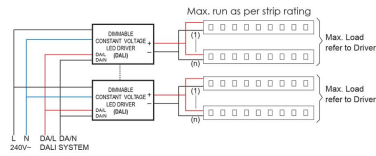

TYPE D - DALI CONTROL