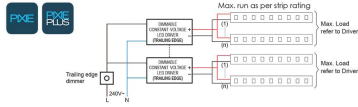

Dimensions

LED STRIP DIMMING WIRING

TYPE A - TRAILING EDGE