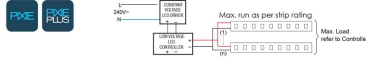

TYPE B - LED BT STRIP CONTROLLER