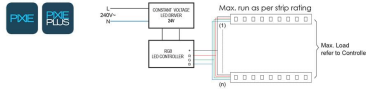

RGB - LED BT STRIP CONTROLLER