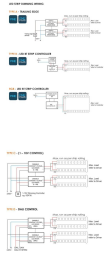

## FLEXI STREAMLINE 24V RGB 10M ROLL FLB2408RGB/S - 8W/m

Roll length 10m, maximum run length 10m, 8W/m, COB RGB, 10mm width strip, IP65

### Design Specifications

- 10 metre roll, COB strip with self-adhesive tape, cuttable every 125mm
- Beam distribution 140° RGB
- Streamline COB LED technology, providing a smooth lighting profile
- Dimming options (refer Dimensions - Wiring Diagrams), driver options ([refer quick link](#))
- Heat sink required for system performance, LED channel options refer this section - [LED channel options \(quick link\)](#)
- Each 10m roll pack includes 1 x accessory kit - FLC10RGB/KIT

### Technical Specification

| Product            | Model No.    | Input Voltage (V/DC) | Watts per metre (W/m)   | Beam Angle (°) | LEDs Per Metre | Cutting Interval |
|--------------------|--------------|----------------------|-------------------------|----------------|----------------|------------------|
|                    | FLB2408RGB/S | 24                   | 8                       | 140            | 336            | 125              |
| <b>Body Colour</b> |              |                      | <b>Dim (mm)</b>         |                |                |                  |
| RGB                |              |                      | 10000(L) x 10(W) x 2(H) |                |                |                  |

## Dimensions