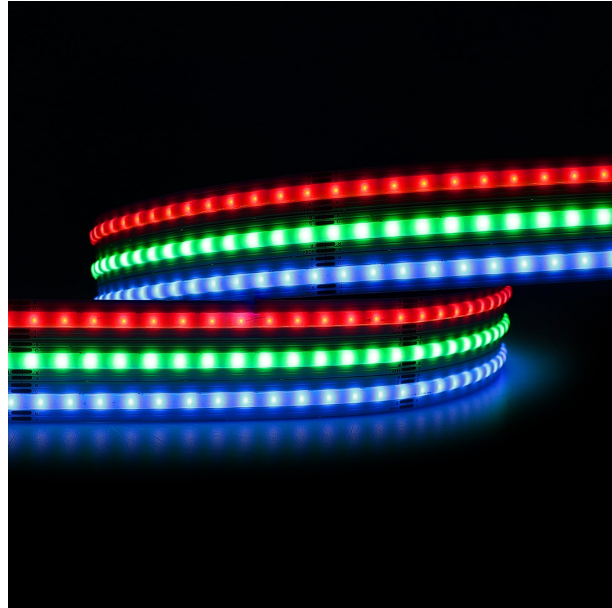

## FLEXI STREAMLINE 24V RGB 10M ROLL FLB2408RGB/S - 8W/m

Roll length 10m, maximum run length 10m, 8W/m, COB RGB, 10mm width strip, IP65

### Design Specifications

- 10 metre roll, COB strip with self-adhesive tape, cuttable every 125mm
- Beam distribution 140° RGB
- Streamline COB LED technology, providing a smooth lighting profile
- Dimming options (refer Dimensions - Wiring Diagrams), driver options ([refer quick link](#))
- Heat sink required for system performance, LED channel options refer this section - [LED channel options \(quick link\)](#)
- Each 10m roll pack includes 1 x accessory kit - FLC10RGB/KIT