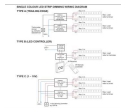

FLEXI 24V WHITE COLOUR FLH2420 - 20W/M

Roll length 5m, maximum run length 5m, 24V, high output LED Strip, IP20, strip width 10mm.

Application

A creative solution for residential and commercial interior spaces

Design Specifications

- High output greater than 1700lm/m
- High efficiency LED optics with self adhesive tape
- Maximum run length 5 m, cuttable every 62.5 mm at the scissors symbol ✂
- Heat sink and 24V constant voltage LED driver required
- **Dimming options:** ([quick link](#))
 - Type A - Trailing edge dimming,
 - Type B - LED strip controller LT8915DIM/BT with LT8914DIM/RP if required,
 - Type C - Analogue 1-10V
 - Type D - DALI 2 control
- **LED channel options** ([quick link](#))