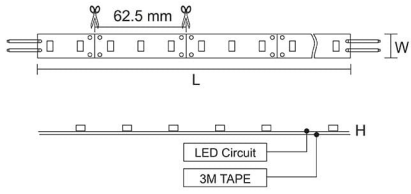

Technical Specification

Product	Model No.	Input Voltage (V/DC)	Watts per metre (W/m)	Beam Angle (°)	CRI	Lumens (lm)
	FLH2420 WW	24	20	115	80	1700
	FLH2420 CW	24	20	115	80	1800
	FLH2420 DL	24	20	115	80	2000
	FLH2420WW/5M	24	20	115	80	1700
	FLH2420CW/5M	24	20	115	80	1800
	FLH2420DL/5M	24	20	115	80	2000

LEDs Per Metre	Cutting Interval	Colour Temp. (K)	Body Colour	Dim (mm)
96	62.5	3000	CLEAR	1000(L) x 10(W) x 2(H)
96	62.5	4000	CLEAR	1000(L) x 10(W) x 2(H)
96	62.5	6000	CLEAR	1000(L) x 10(W) x 2(H)
96	62.5	3000	CLEAR	5000(L) x 10(W) x 2(H)
96	62.5	4000	CLEAR	5000(L) x 10(W) x 2(H)
96	62.5	6000	CLEAR	5000(L) x 10(W) x 2(H)

Due to continued product and technology enhancements, data sourced from sal.net.au shall not form part of any contract and or technical performance guarantee unless expressly confirmed in writing by SAL at the time of order. Products are sold in accordance with [SAL Terms and Conditions of sale](#) and all images shown are for illustration purposes only and may vary from the actual colour or finish. Unless specifically stated, all IP ratings nominated for Interior products are from "below the ceiling".

Dimensions