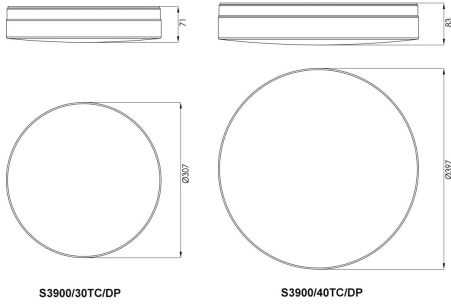

Dimensions