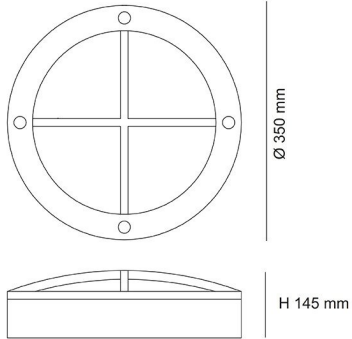

Performance

- Dimmable - **OPTIONAL**

Technical Specification

Product	Model No.	Input Voltage (V/AC)	CCT (K)	Lumens (lm)	Power (W)
	SE7084TC/EM/BK	240	3000/4000/5700	1400/1500/1500	23
	SE7084TC/EM/SL	240	3000/4000/5700	1400/1500/1500	23

Dimensions

SE7084TC

Photometric Data

Photometric Data (at maintained power)

Unit: cd C0/C180 — C90/C270 —

SE7084L/EM/WW at 3000K

At SAL we are always thinking about how we can enhance our customers lighting experience & strongly believe **OUR SUCCESS IS MEASURED BY OUR CUSTOMERS SUCCESS.**