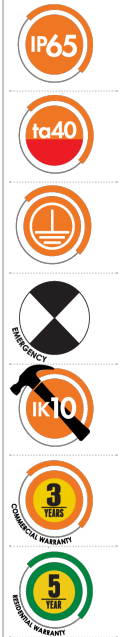

COOPER SE7084TC EM - 23W

Maintained or Non-Maintained vandal resistant 23 watt, IP65 LED commercial bunker luminaire, IK10 rated with selectable CCT

Application

A decorative architectural solution for commercial exteriors

Design Specifications

- Robust die-cast aluminium body, UV stabilised opal polycarbonate diffuser
- Durable black or (optional to order) silver powder coated finish
- Stainless steel allen screws
- High efficiency LED optics with selectable CCT
- Integral constant current non-dimmable LED driver
- Compliant to AS/NZS 2293 Emergency Lighting & Exit Signs, guaranteed minimum 90 minutes emergency mode function with LiFePO4 battery technology. Emergency spacing classification D20@C0

Performance

- Dimmable - **OPTIONAL**

Technical Specification

Product	Model No.	Input Voltage (V/AC)	CCT (K)	Lumens (lm)	Power (W)
	SE7084TC/EM/BK	240	3000/4000/5700	1400/1500/1500	23
	SE7084TC/EM/SL	240	3000/4000/5700	1400/1500/1500	23