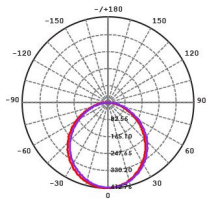

Dimensions

SE7084TC

Photometric Data

Photometric Data (at maintained power)

Unit: cd C0/C180 — C90/C270 —

SE7084L/EM/WW at 3000K

At SAL we are always thinking about how we can enhance our customers lighting experience & strongly believe **OUR SUCCESS IS MEASURED BY OUR CUSTOMERS SUCCESS.**