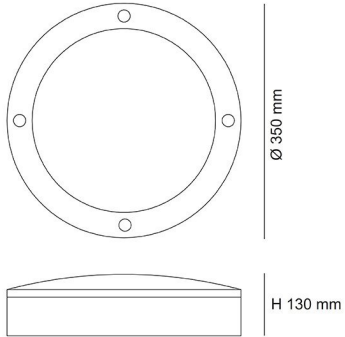

Performance

Dimmable - **OPTIONAL**

Technical Specification

Product	Model No.	Input Voltage (V/AC)	CCT (K)	Lumens (lm)	Power (W)
	SE7083TC/EM/BK	240	3000/4000/5700	1400/1500/1500	23
	SE7083TC/EM/SL	240	3000/4000/5700	1400/1500/1500	23

Dimensions

SE7083TC

Photometric Data

Photometric Data (at maintained power)

Unit: cd C0/C180 — C90/C270 —

SE7083L/EM/WW at 3000K

At SAL we are always thinking about how we can enhance our customers lighting experience & strongly believe **OUR SUCCESS IS MEASURED BY OUR CUSTOMERS SUCCESS.**