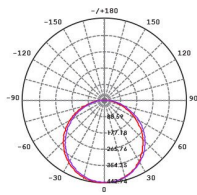

Dimensions

SE7083TC

Photometric Data

Photometric Data (at maintained power)

Unit: cd C0/C180 — C90/C270 —

SE7083L/EM/WW at 3000K

At SAL we are always thinking about how we can enhance our customers lighting experience & strongly believe **OUR SUCCESS IS MEASURED BY OUR CUSTOMERS SUCCESS.**