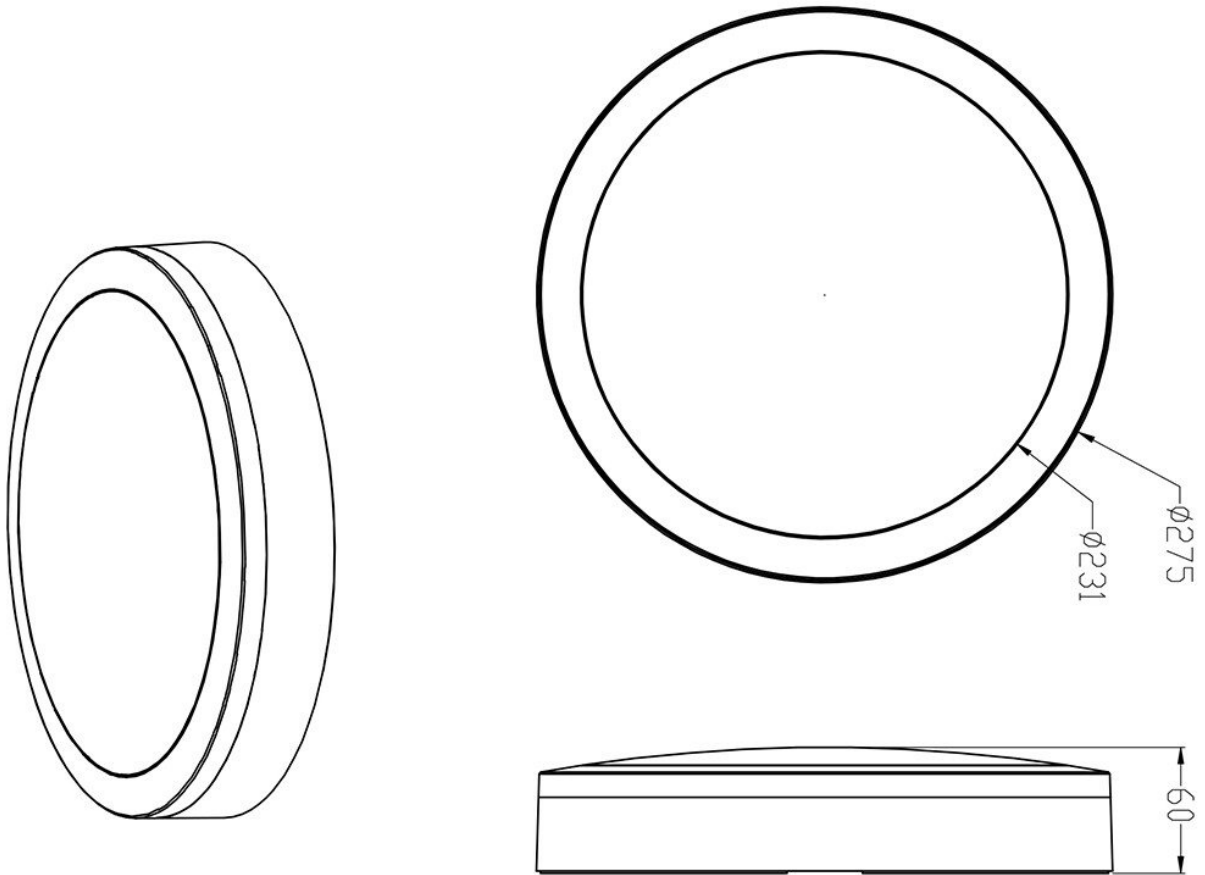

-
-
-
-
-
-
-
-
-
-

Technical Specification

Model No.	Input Voltage (V/AC)	Power (W)	Lumens (lm)	CCT (K)	CRI	Diameter (mm)
SE7192TC/BK	240	18	1600/1800/1750	3000/4000/5700	80	275
SE7192TC/BK/EM	240	18	1600/1800/1750	3000/4000/5700	80	275

Technical Specification

Model No.	Dim (mm)	Body Colour
SE7192TC/BK	60(H)	Black
SE7192TC/BK/EM	60(H)	Black

Due to continued product and technology enhancements, data sourced from sal.net.au shall not form part of any contract and or technical performance guarantee unless expressly confirmed in writing by SAL at the time of order. Products are sold in accordance with SAL Terms and Conditions of sale and all images shown are for illustration purposes only and may vary from the actual colour or finish. Unless specifically stated, all IP ratings nominated for Interior products are from "below the ceiling".

Dimensions

Product Images