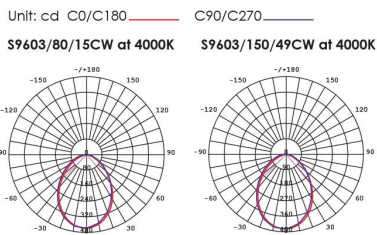

Photometric Data