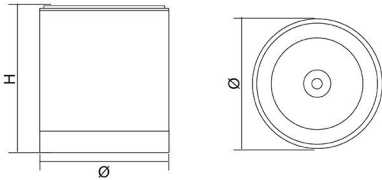

Model No.	Body Colour	Dim (mm)
S9603/80/15CW	matt white	80(W) x 126(H)
S9603/80/20CW	matt white	80(W) x 126(H)
S9603/110/25CW	matt white	110(W) x 148(H)
S9603/110/25WWBK	black	110(W) x 148(H)
S9603/110/34CW	matt white	110(W) x 148(H)
S9603/150/42CW	matt white	150(W) x 171(H)
S9603/150/49CW	matt white	150(W) x 171(H)

Due to continued product and technology enhancements, data sourced from sal.net.au shall not form part of any contract and or technical performance guarantee unless expressly confirmed in writing by SAL at the time of order. Products are sold in accordance with SAL Terms and Conditions of sale and all images shown are for illustration purposes only and may vary from the actual colour or finish. Unless specifically stated, all IP ratings nominated for Interior products are from "below the ceiling".

Dimensions

S9603