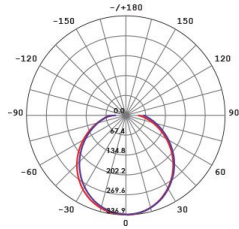

### Dimensions

## Photometric Data

Unit: cd C0/C180 — C90/C270 —

SL7272CW/WH at 4000K