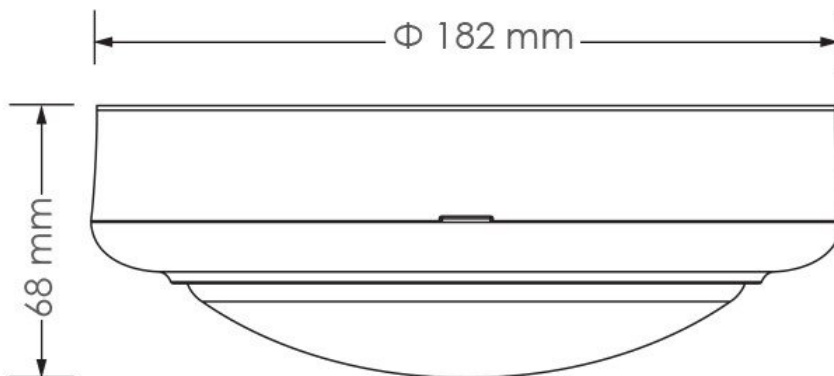

### Design Specifications

- Durable UV resistant white or black polycarbonate body, opal polycarbonate diffuser
- Integral control gear, 15 watt.
- CRI > 80, selectable colour temperature 3000/4000/6500K
- Quick connect fly lead installation design
- Robust IK08 protection
- Double insulation

### Technical Specification

Model No.	Input Voltage (V/AC)	Power (W)	Lumens (lm)	CCT (K)	CRI	Beam Angle (°)
SL7272TC/WH	240	15	1350/1450/1400	3000/4000/6500	80	110
SL7272TC/BK	240	15	1350/1450/1400	3000/4000/6500	80	110

### Dimensions