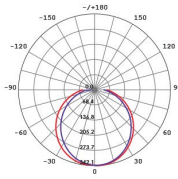

Technical Specification

Model No.	Input Voltage (V/AC)	Power (W)	Lumens (lm)	CCT (K)	CRI	Beam Angle (°)
SL7271TC/BK	240	15	1400/1500/1450	3000/4000/6500	80	110
SL7271TC/WH	240	15	1400/1500/1450	3000/4000/6500	80	110

Dimensions

Photometric Data

Unit: cd C0/C180 — C90/C270 —

SL7271CW/WH at 4000K

PIXIE AMBIENCE, CHANGE YOUR COLOUR TO MATCH YOUR STYLE.

The innovative PIXIE AMBIENCE SWITCH PLATES have been designed with the end user and installer in mind, allowing you to change the colour face plate as fashion demands.