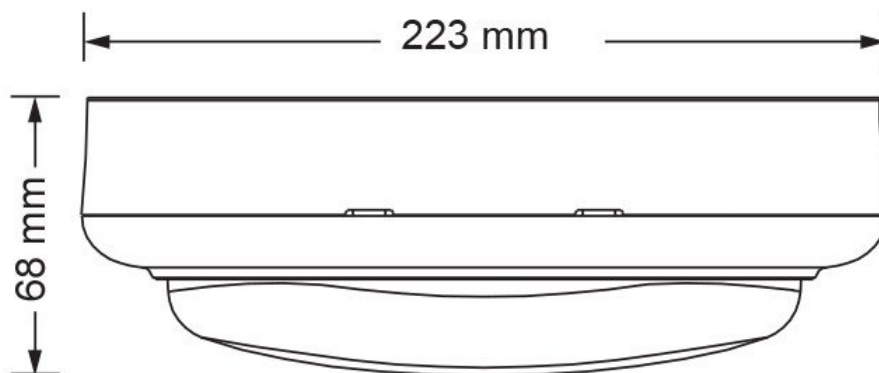

Dimensions