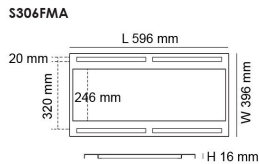

### Design Specifications

- Pressed steel base
- Quality white powder coated finish
- Designated panels listed below
- S306FMA = S9754/306 range, S9784/306 range, S9724/306 range
- S312FMA = S9754/312 range, S9784/312 range, S9724/312 range S9734/312 range

### Technical Specification

Model No.	Body Colour
S306FMA	WHITE
S312FMA	WHITE

Due to continued product and technology enhancements, data sourced from sal.net.au shall not form part of any contract and or technical performance guarantee unless expressly confirmed in writing by SAL at the time of order. Products are sold in accordance with [SAL Terms and Conditions of sale](#) and all images shown are for illustration purposes only and may vary from the actual colour or finish. Unless specifically stated, all IP ratings nominated for Interior products are from "below the ceiling".

### Dimensions