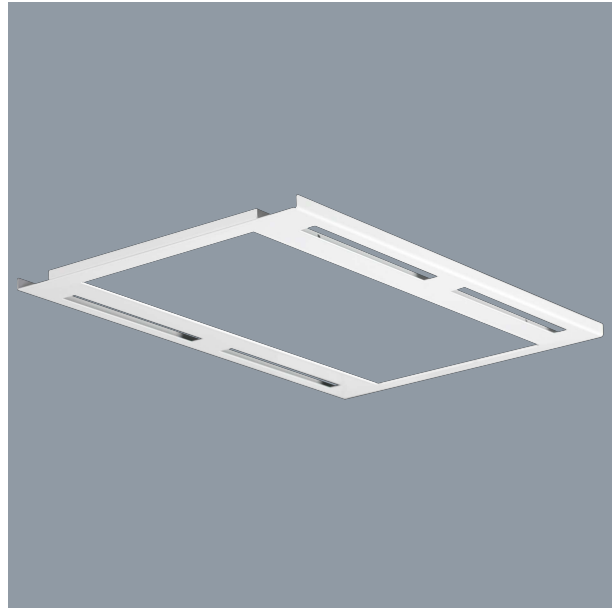

## AIRSLLOT FRAME - FMA

LED panel frame for T-bar ceiling

### Application

Conventional LED commercial airslot panels for general office spaces

### Design Specifications

- Pressed steel base
- Quality white powder coated finish
- Designated panels listed below
- S306FMA = S9754/306 range, S9784/306 range, S9724/306 range
- S312FMA = S9754/312 range, S9784/312 range, S9724/312 range S9734/312 range

### Technical Specification

Model No.	Body Colour
S306FMA	WHITE
S312FMA	WHITE

Due to continued product and technology enhancements, data sourced from sal.net.au shall not form part of any contract and or technical performance guarantee unless expressly confirmed in writing by SAL at the time of order. Products are sold in accordance with [SAL Terms and Conditions of sale](#) and all images shown are for illustration purposes only and may vary from the actual colour or finish. Unless specifically stated, all IP ratings nominated for Interior products are from "below the ceiling".