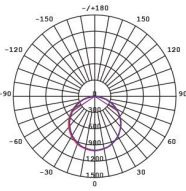

### Dimensions

## Photometric Data

Unit: cd C0/C180 — C90/C270

S9754/306AS/CW at 4000K

S9754/312AS/DL at 6000K

LED downlights, oysters, linear battens and profiles,  
track lights, strip lights, interior architectural, highbays,  
lamps, emergency, floodlights, exterior architectural,  
weatherproof, bulkheads, sensors, electrical accessories,  
smart lighting controls, drivers