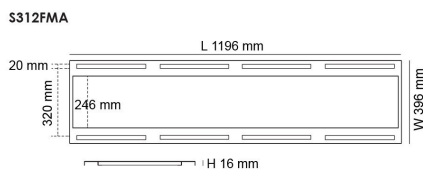

### Design Specifications

- Pressed steel base
- Quality white powder coated finish
- Designated panels listed below
- S306FMA = S9754/306 range, S9784/306 range, S9724/306 range
- S312FMA = S9754/312 range, S9784/312 range, S9724/312 range S9734/312 range

### Technical Specification

Model No.	Body Colour
S306FMA	WHITE
S312FMA	WHITE

Due to continued product and technology enhancements, data sourced from sal.net.au shall not form part of any contract and or technical performance guarantee unless expressly confirmed in writing by SAL at the time of order. Products are sold in accordance with [SAL Terms and Conditions of sale](#) and all images shown are for illustration purposes only and may vary from the actual colour or finish. Unless specifically stated, all IP ratings nominated for Interior products are from "below the ceiling".

### Dimensions