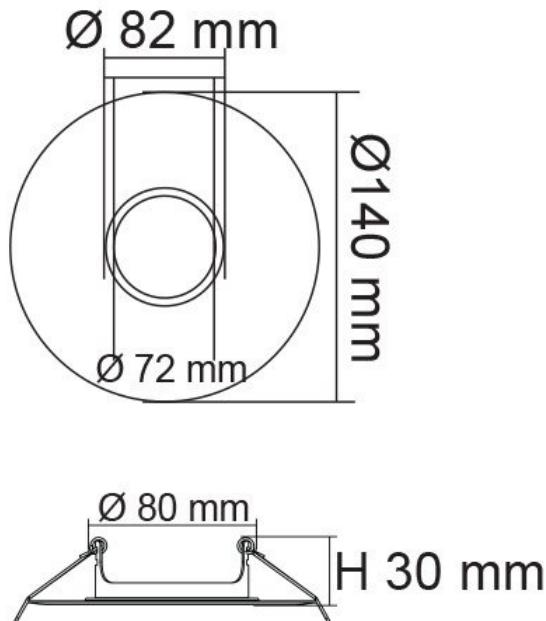

### Design Specifications

- Pressed steel plate, white powder coat finish
- Suits SAL S9001, S9045, S9145
- Model number - S9931WH
- Dimensions: internal 72mm, overall 140mm
- Cut outs for reducer rings S9922, S9923 refer dimensions

### Dimensions

### Technical Specifications

Model No.	Internal (D mm)	Overall (D mm)	Colour	Suits
S9922	170	240	White	S9522, S9074, S9545, S9656
S9923	196	280	White	S9523, S9075

For terms and conditions of catalogue data use, refer to INDEX