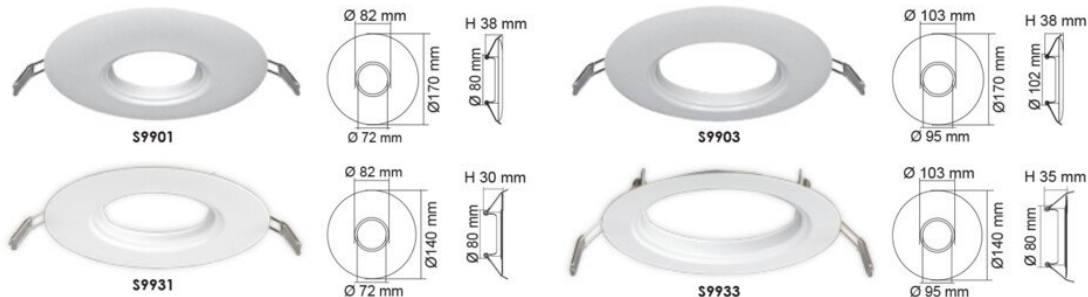

ADAPTOR PLATE S9901, S9903, S9931, S9933

Interior downlight adaptor plates

Design Specifications

- Pressed steel plate, black, satin nickel, matt white, or gloss white powder coat finish

Technical Specifications

Model No.	Internal (D mm)	Overall (D mm)	Colour	Suits
S9901BK	72	170	Black	S9001BK
S9901SN	72	170	Satin Nickel	S9001SN, S9045SN
S9901WH	72	170	Matt White	S9140WH, S9145WH, S9001WH, S9045WH
S9903BK	95	170	Black	S9003BK
S9903SN	95	170	Satin Nickel	S9003SN, S9046SN
S9903WH	95	170	Matt White	S9146WH, S9048WH, S9141WH, S9842WH
S9903GWH	95	170	Gloss White	S9041WH, S9046WH
S9931WH	72	140	Matt White	S9145WH
S9933WH	95	140	Matt White	S9146WH, S9048WH, S9141WH, S9842WH

REDUCER RINGS S9922, S9923

Interior downlight adaptor plates