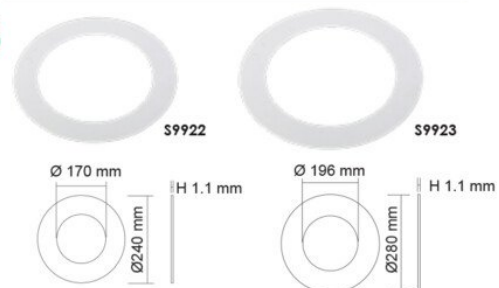

Design Specifications

- Adaptor plate, gloss white powder coat finish

Technical Specifications

Model No.	Internal (D mm)	Overall (D mm)	Colour	Suits
S9922	170	240	White	S9522, S9074, S9545, S9656
S9923	196	280	White	S9523, S9075

For terms and conditions of catalogue data use, refer to INDEX