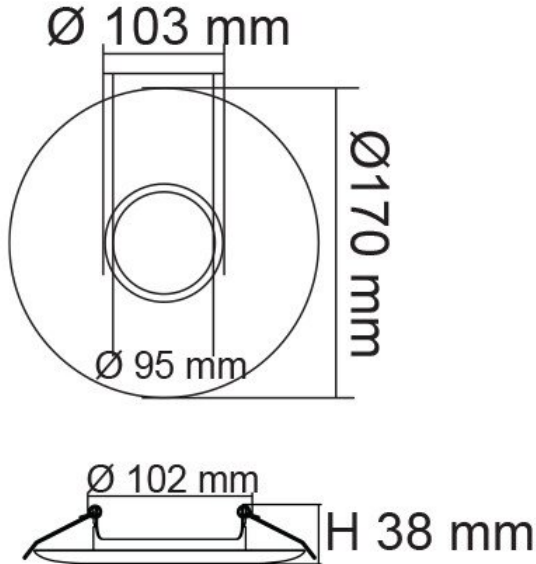

ADAPTOR PLATE S9903

Interior downlight adaptor plates

Application

Residential or Commercial interior spaces

Design Specifications

- Pressed steel plate, black, satin nickel, matt white, or gloss white powder coat finish
- S9903BK, colour BLACK, suits S9003.
- S9903WH, colour Matt White, suits S9146, S9048, S9141, S9842.
- S9903GWH, colour Gloss White, suits S9041, S9046.
- S9903SN, colour Satin Nickel, suits S9003, S9046.
- Dimensions: internal 95mm, overall 170mm

Dimensions

Product Images

ADAPTOR PLATE 59901, 59903, 59931, 59933

Interior downlight adaptor plates

Design Specifications

- Finest steel plate, lacquer, satin nickel, matt white, or glass white powder coat finish

Technical Specifications

Model No.	Internal (D mm)	Overall (D mm)	Colour	Notes
59901A	72	176	Black	59901A
59901B	72	176	Satin Nickel	59901B, 59901C
59901C	72	176	Mat White	59901C, 59901D, 59901E, 59901F, 59901G, 59901H
59903A	95	170	Black	59903A
59903B	95	170	Satin Nickel	59903B, 59903C
59903C	95	170	Mat White	59903C, 59903D, 59903E, 59903F, 59903G, 59903H
59931A	72	140	Mat White	59931A, 59931B, 59931C, 59931D, 59931E, 59931F, 59931G, 59931H
59931B	72	140	Mat White	59931B, 59931C, 59931D, 59931E, 59931F, 59931G, 59931H
59933A	95	140	Mat White	59933A, 59933B, 59933C, 59933D, 59933E, 59933F, 59933G, 59933H

REDUCER RINGS 59922, 59923

Interior downlight adaptor plates

Design Specifications

- Adaptor plate: glass white powder coat finish

Technical Specifications

Model No.	Internal (D mm)	Overall (D mm)	Colour	Notes
59922	170	245	White	59922, 59923, 59924, 59925
59923	170	245	White	59922, 59923, 59924, 59925