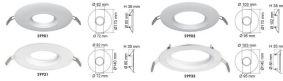

Design Specifications

Technical Specifications

REDUCER RINGS 59922, 59923

Interior downlight adaptor plates