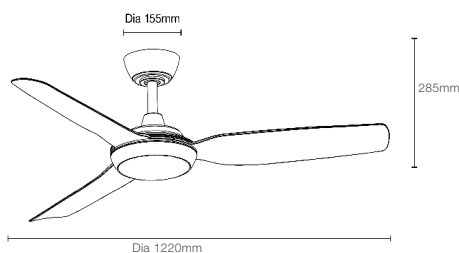

### SHIPPING

Model Numbers	Carton Size			Carton Quantity	Carton Gross Weight (Kg)
	H (mm)	W (mm)	L (mm)		
MVDC124W	315	288	655	1	5.7
MVDC124M	315	288	655	1	5.7
MVDC134W	315	288	655	1	6
MVDC134M	315	288	655	1	6

### DIMENSIONS

1220mm (48") Model

1320mm (52") Model

\* Product must be installed by licensed electrician if not warranty will be void.  
Specification and imagery subject to change without prior notice. Last updated August 2024.