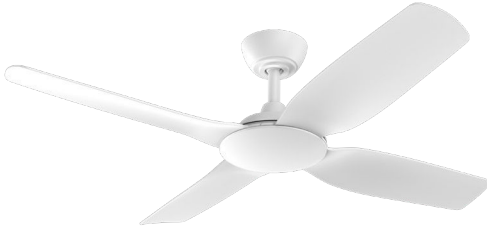

## 33W 1220MM (48") / 36W 1320MM (52") SMART DC CEILING FAN 4 ABS BLADES WITH WIFI REMOTE CONTROL

1220mm (48") Model

1320mm (52") Model

Warranty

Wi-Fi

Indoor &  
Covered Outdoor  
Use

Summer/  
Winter  
Reverse  
Function

### Features

- Best-in-class airflow up to 17,640m<sup>3</sup>/hr
- Brushless quiet and efficient 33W/36W DC motor
- WiFi connectivity and operate via Smart Life application
- Low ceiling and slimline designed ideal for indoor and covered outdoor applications
- Unique comfort sleep and breeze mode + 6 other speed settings
- All ABS body, canopy and blades
- Fully reversible for summer and winter mode from remote control

## 33W 1220MM (48") / 36W 1320MM (52") SMART DC CEILING FAN 4 ABS BLADES WITH WIFI REMOTE CONTROL

### SPECIFICATIONS

<b>Model Name</b>	Viper DC 4	
<b>Model Numbers</b>	MVDC124W	Matt White
	MVDC124M	Matt Black
	MVDC134W	Matt White
	MVDC134M	Matt Black
<b>Power Wattage / Motor</b>	33W/36W DC	
<b>Voltage / Frequency</b>	220-240Va.c. 50-60Hz	
<b>Air Movement (m<sup>3</sup>/hr)</b>		
<b>Maximum RPM</b>	Up to 220 RPM	
<b>Airflow Efficiency</b>	Up to 369m <sup>3</sup> /hr per watt	
<b>Speed 6 (Highest)</b>	17,640m <sup>3</sup> /hr	
<b>Speed 5</b>	14,200m <sup>3</sup> /hr	
<b>Speed 4</b>	13,600m <sup>3</sup> /hr	
<b>Speed 3</b>	12,800m <sup>3</sup> /hr	
<b>Speed 2</b>	11,400m <sup>3</sup> /hr	
<b>Speed 1 (Lowest)</b>	8,500m <sup>3</sup> /hr	
<b>Materials / Blade</b>	ABS blade	
<b>Number of Blades</b>	4	
<b>Blade Pitch</b>	14°	
<b>Hangsure Canopy</b>	15°	
<b>Lighting Wattage / Type</b>	N/A	
<b>Colour Temperature</b>	N/A	
<b>Lumens Output</b>	N/A	
<b>Rated Lifetime</b>	N/A	
<b>Dimmable</b>	N/A	