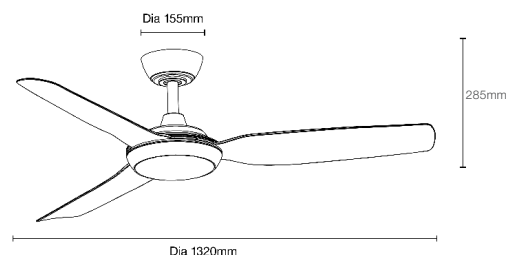

### SHIPPING

Model Numbers	Carton Size			Carton Quantity	Carton Gross Weight (Kg)
	H (mm)	W (mm)	L (mm)		
MVDC124W	315	288	655	1	5.7
MVDC124M	315	288	655	1	5.7
MVDC134W	315	288	655	1	6
MVDC134M	315	288	655	1	6

### DIMENSIONS

1220mm (48") Model

1320mm (52") Model

\* Product must be installed by licensed electrician if not warranty will be void.  
Specification and imagery subject to change without prior notice. Last updated August 2024.